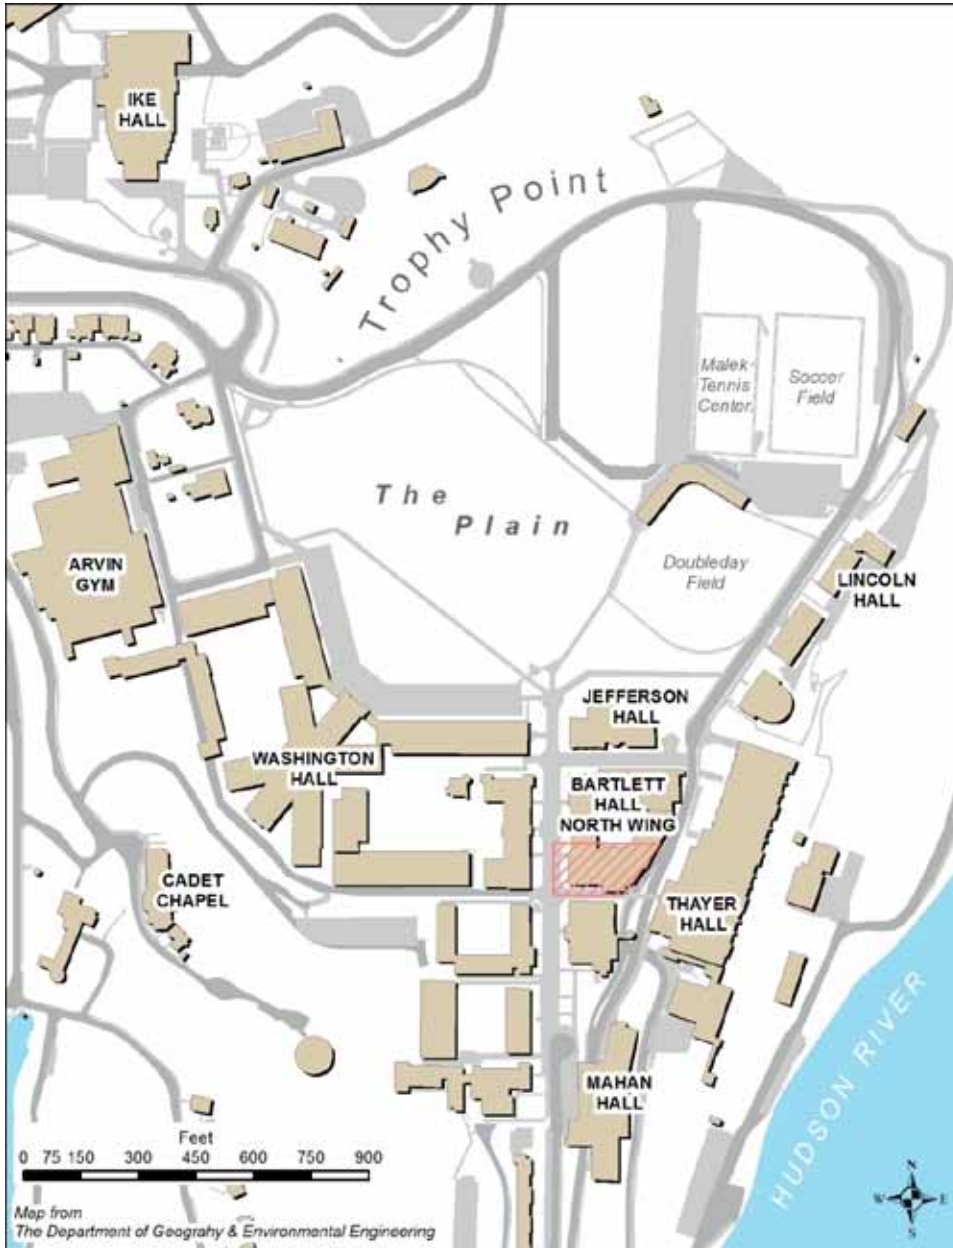

Plebe Parent Weekend

Class of 2015

Open House Locations

**BARTLETT HALL
NORTH WING (BLDG 753)**
Dept of Chemistry and Life Sciences

JEFFERSON HALL (BLDG 758)
Center for Enhanced Performance

LINCOLN HALL (BLDG 607)
Dept. of English & Philosophy