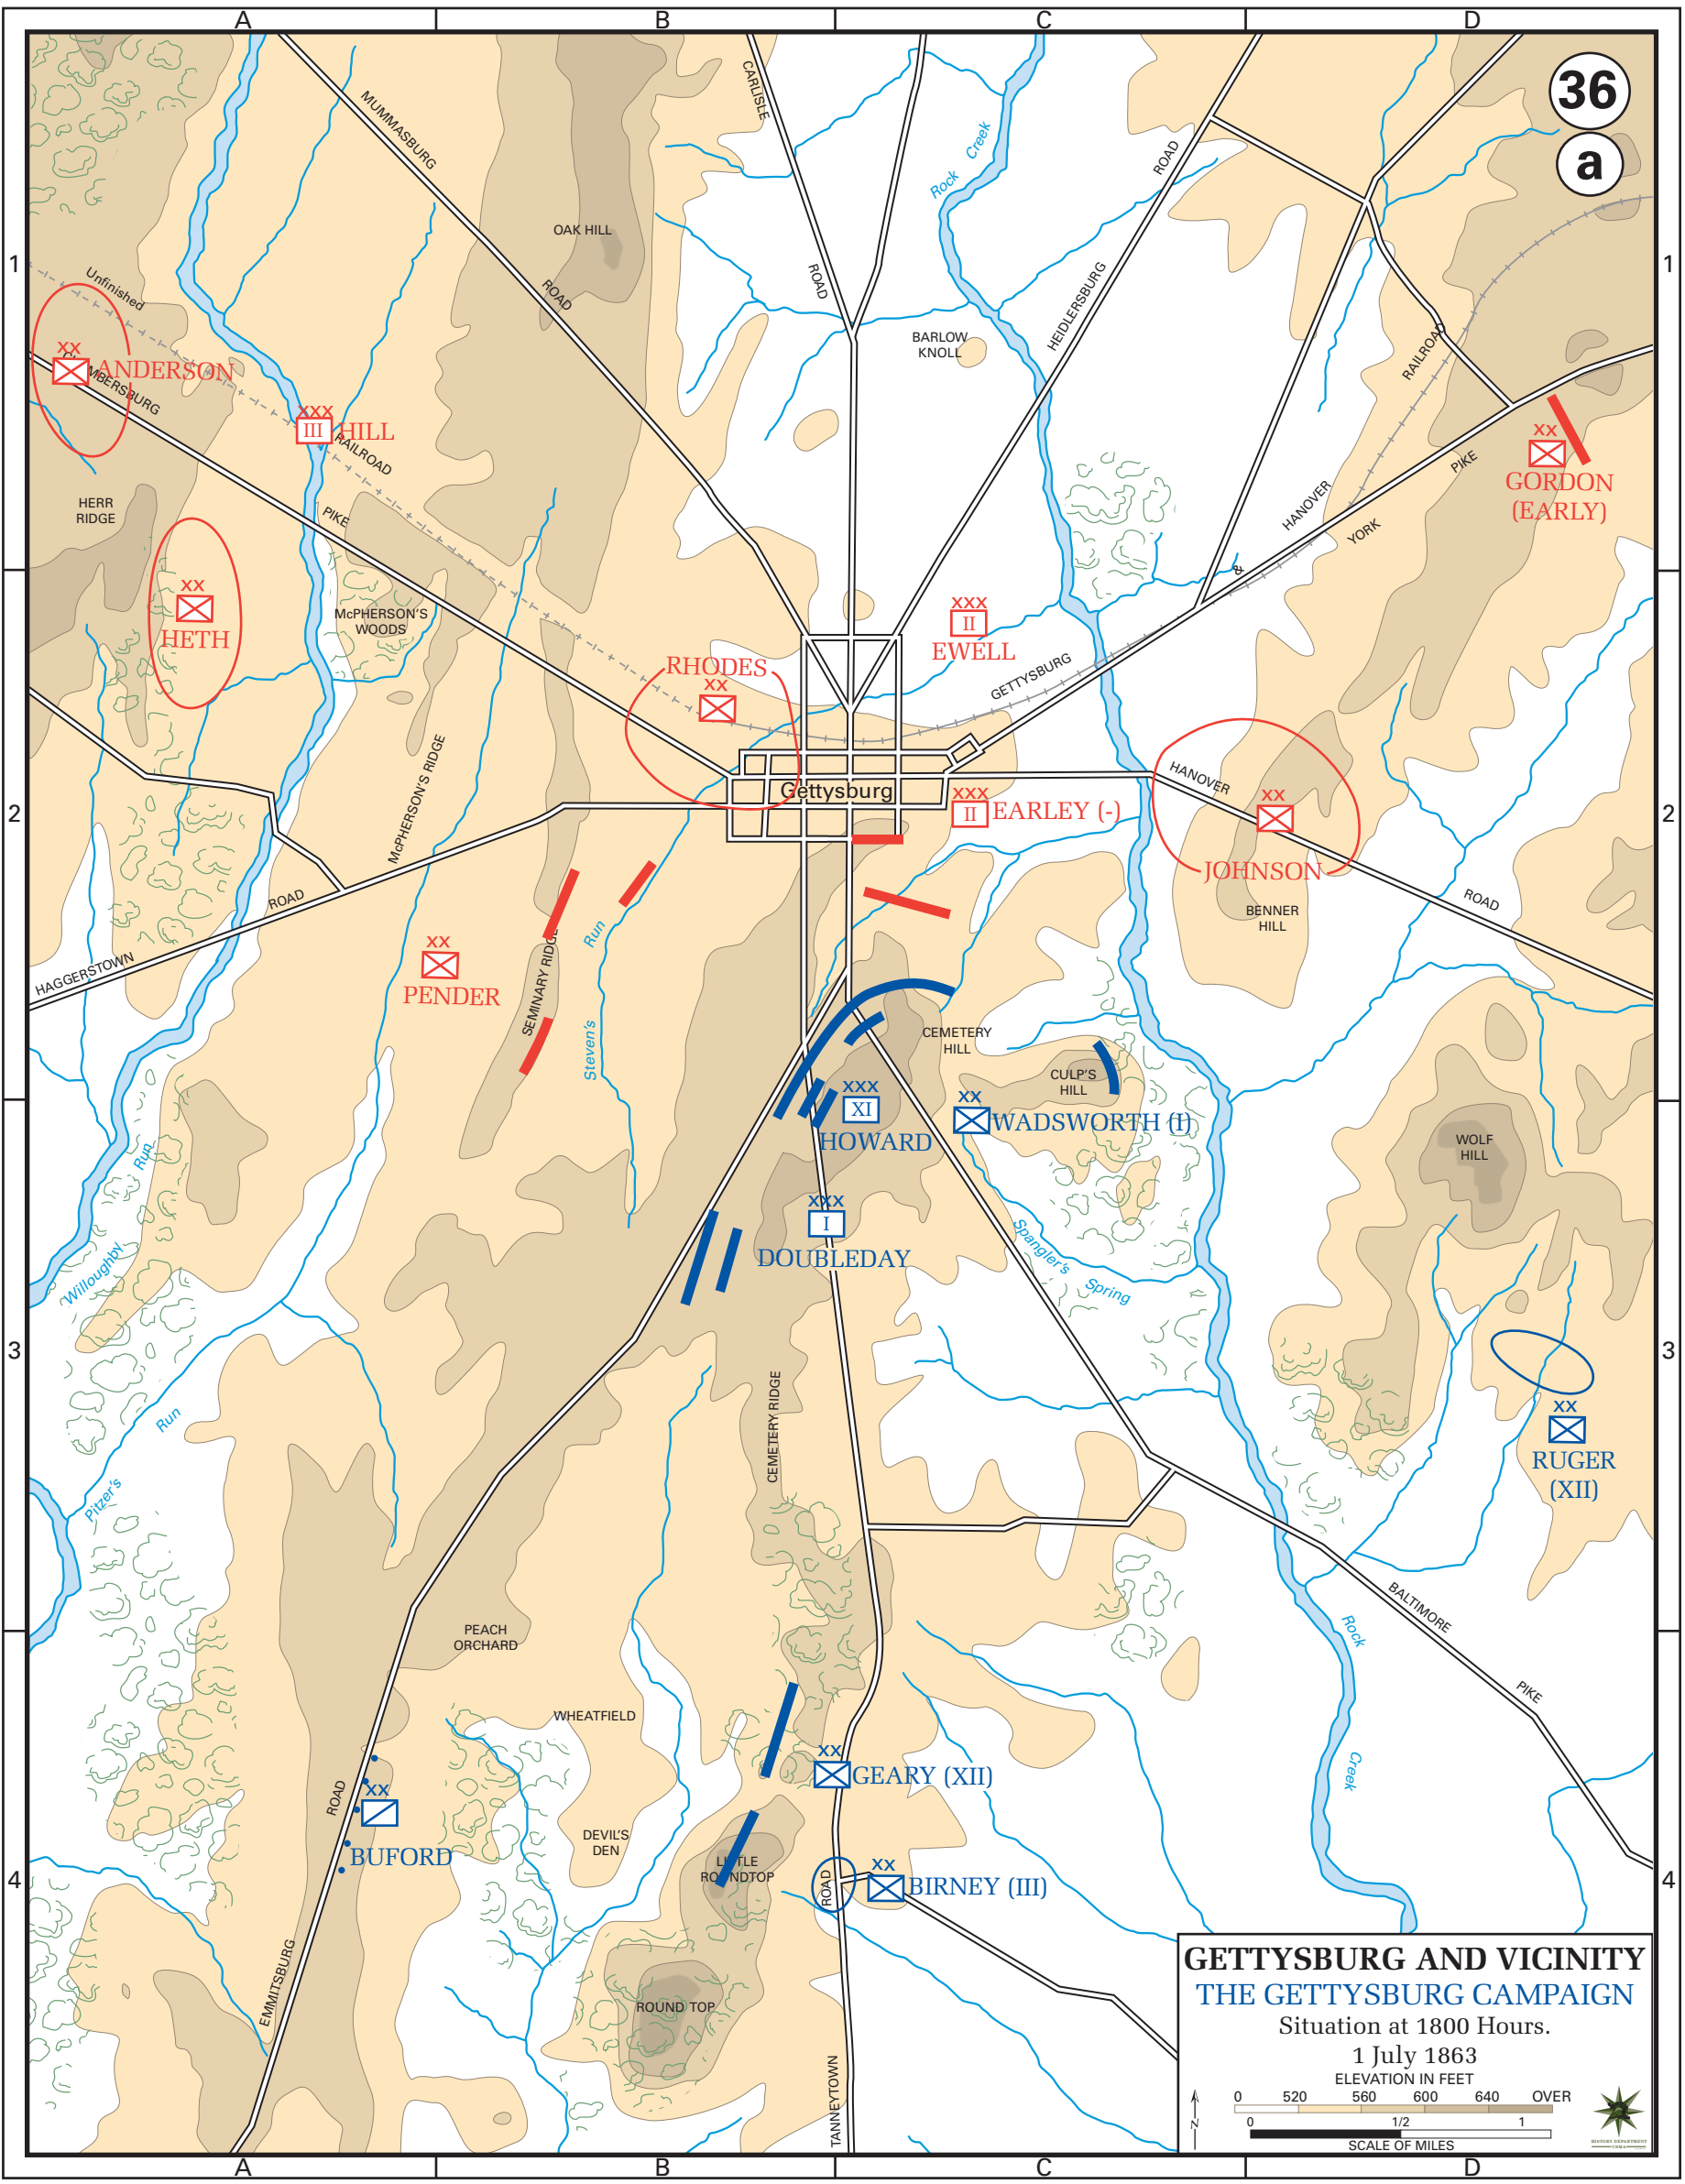

36  
a

**GETTYSBURG AND VICINITY**  
**THE GETTYSBURG CAMPAIGN**  
Situation at 1800 Hours.  
1 July 1863  
ELEVATION IN FEET  
0 520 560 600 640 OVER  
SCALE OF MILES  
1/2 1