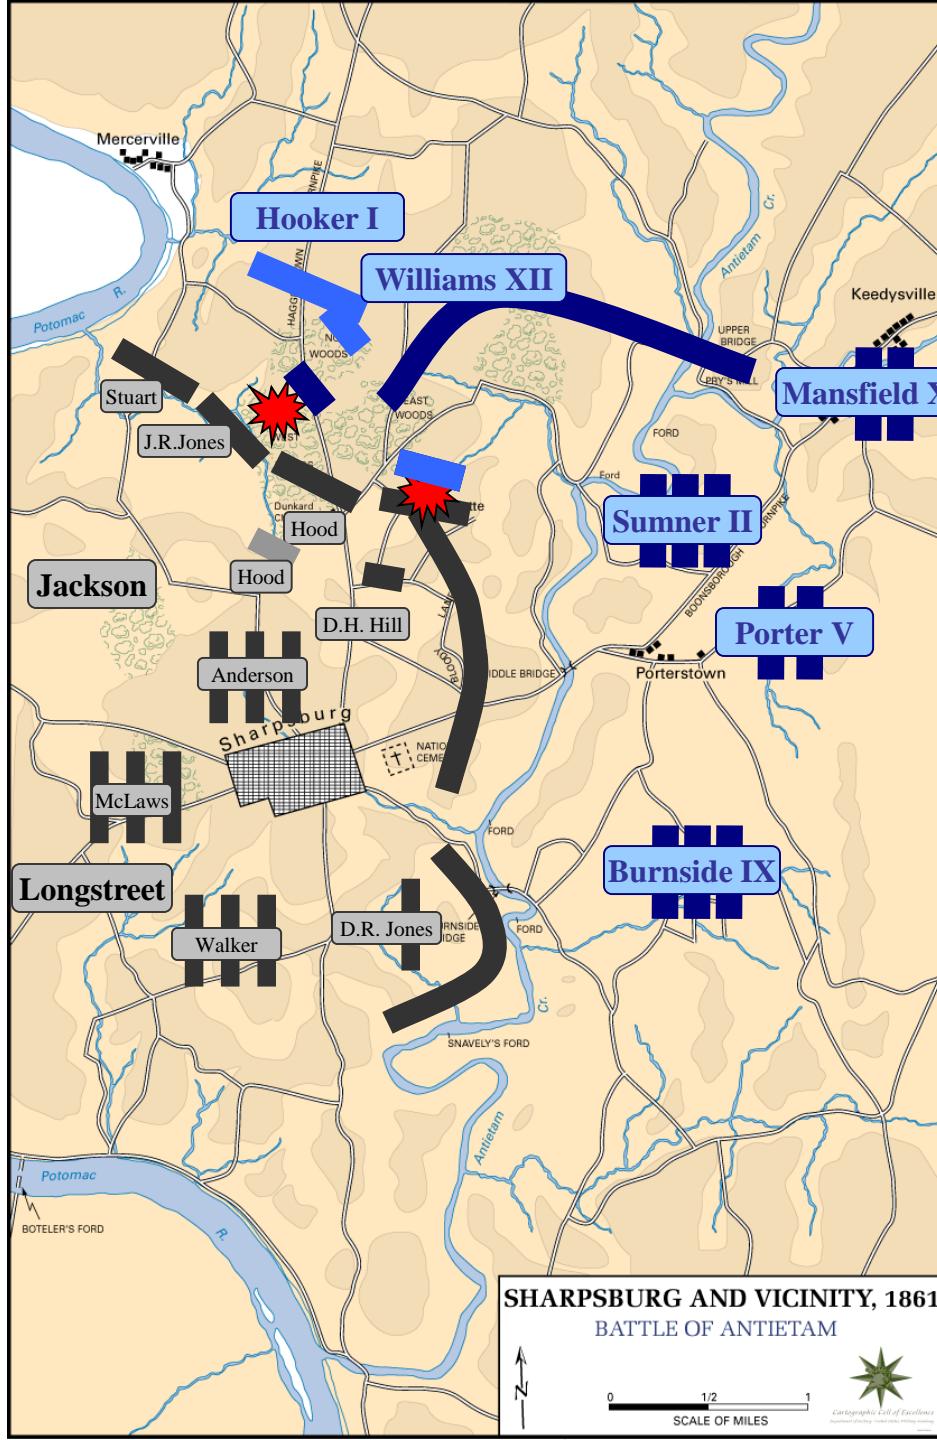

American Civil War
Antietam Campaign
September, 1862

Lee
Army of Northern VA

McClellan
Army of the Potomac

Handwritten text from a military document, likely a report or order, dated September 11, 1862. The text discusses the movements of the Army of the Potomac and the Army of Northern Virginia during the Antietam Campaign. It mentions the capture of the bridge at Antietam and the subsequent movements of the two armies.

American Civil War
Antietam Campaign
September, 1862

Right Wing

Reserve

Left Wing

SHARPSBURG AND VICINITY, 1861
BATTLE OF ANTIETAM

SHARPSBURG AND VICINITY, 1861
BATTLE OF ANTIETAM

0 1/2 1
 SCALE OF MILES

Cartographic Excellence
 National Geographic Society

Right Wing

Reserve

Left Wing

SHARPSBURG AND VICINITY, 1861
BATTLE OF ANTIETAM

**Right
Wing**

Reserve

**Left
Wing**

Right
Wing