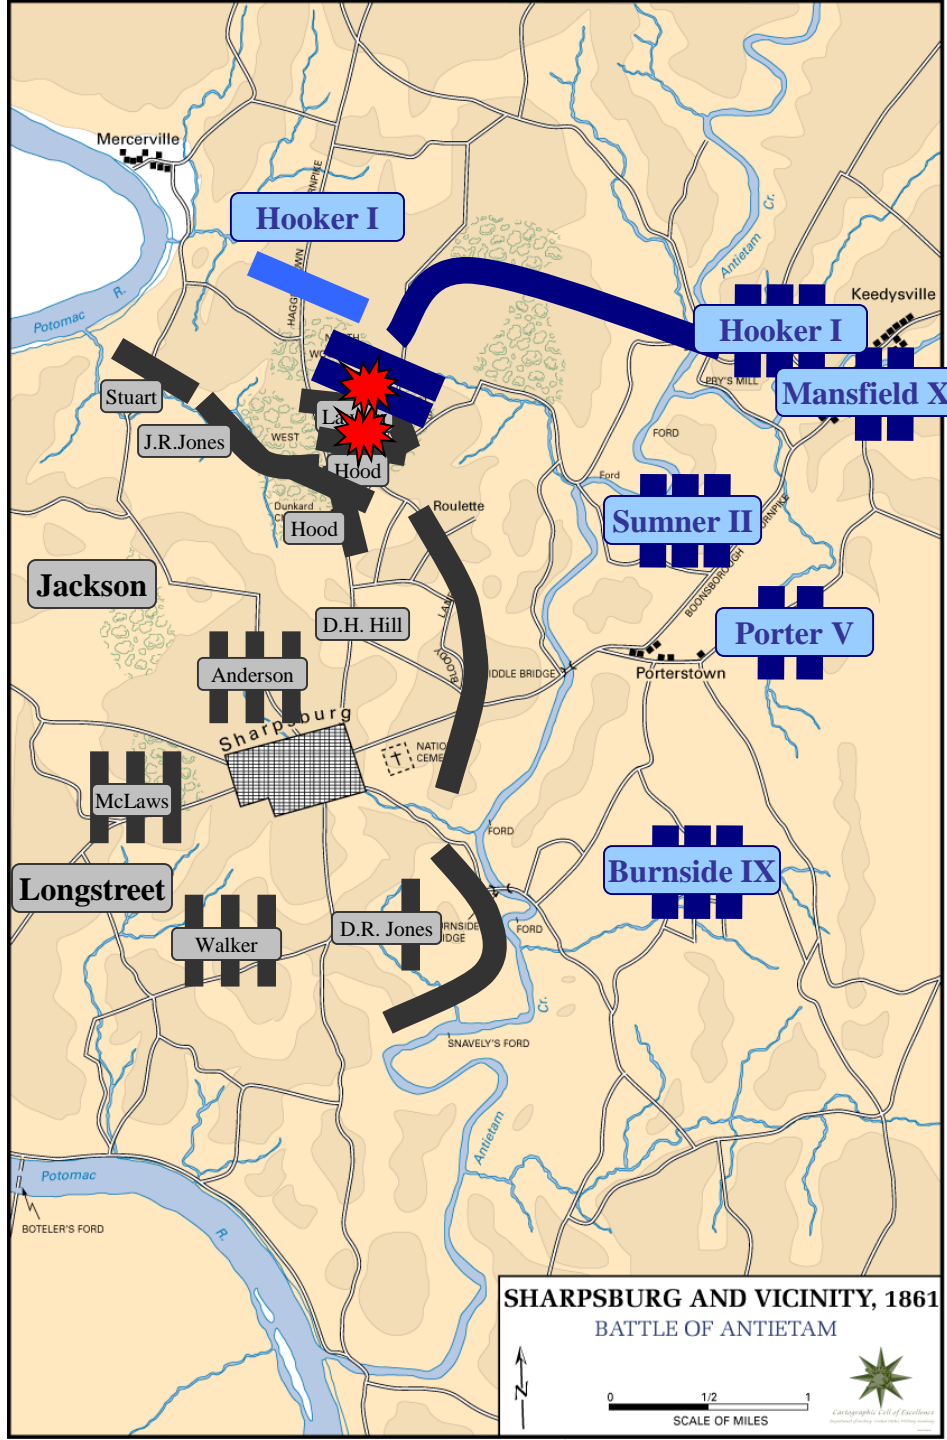

American Civil War
Antietam Campaign
September, 1862

Lee
Army of Northern VA

McClellan
Army of the Potomac

Handwritten text from a military document, likely a report or order, dated September 11, 1862. The text discusses the movements of the Army of the Potomac and the Army of Northern Virginia during the Antietam Campaign. It mentions the capture of the bridge at Antietam and the subsequent movements of the two armies.

American Civil War
Antietam Campaign
September, 1862

Right Wing

Reserve

Left Wing

SHARPSBURG AND VICINITY, 1861
BATTLE OF ANTIETAM

SHARPSBURG AND VICINITY, 1861
BATTLE OF ANTIETAM

0 1/2 1
 SCALE OF MILES

Cartographic Excellence
 National Geographic Society

Right Wing

Reserve

Left Wing

SHARPSBURG AND VICINITY, 1861
BATTLE OF ANTIETAM

**Right
Wing**

Reserve

**Left
Wing**

Right
Wing