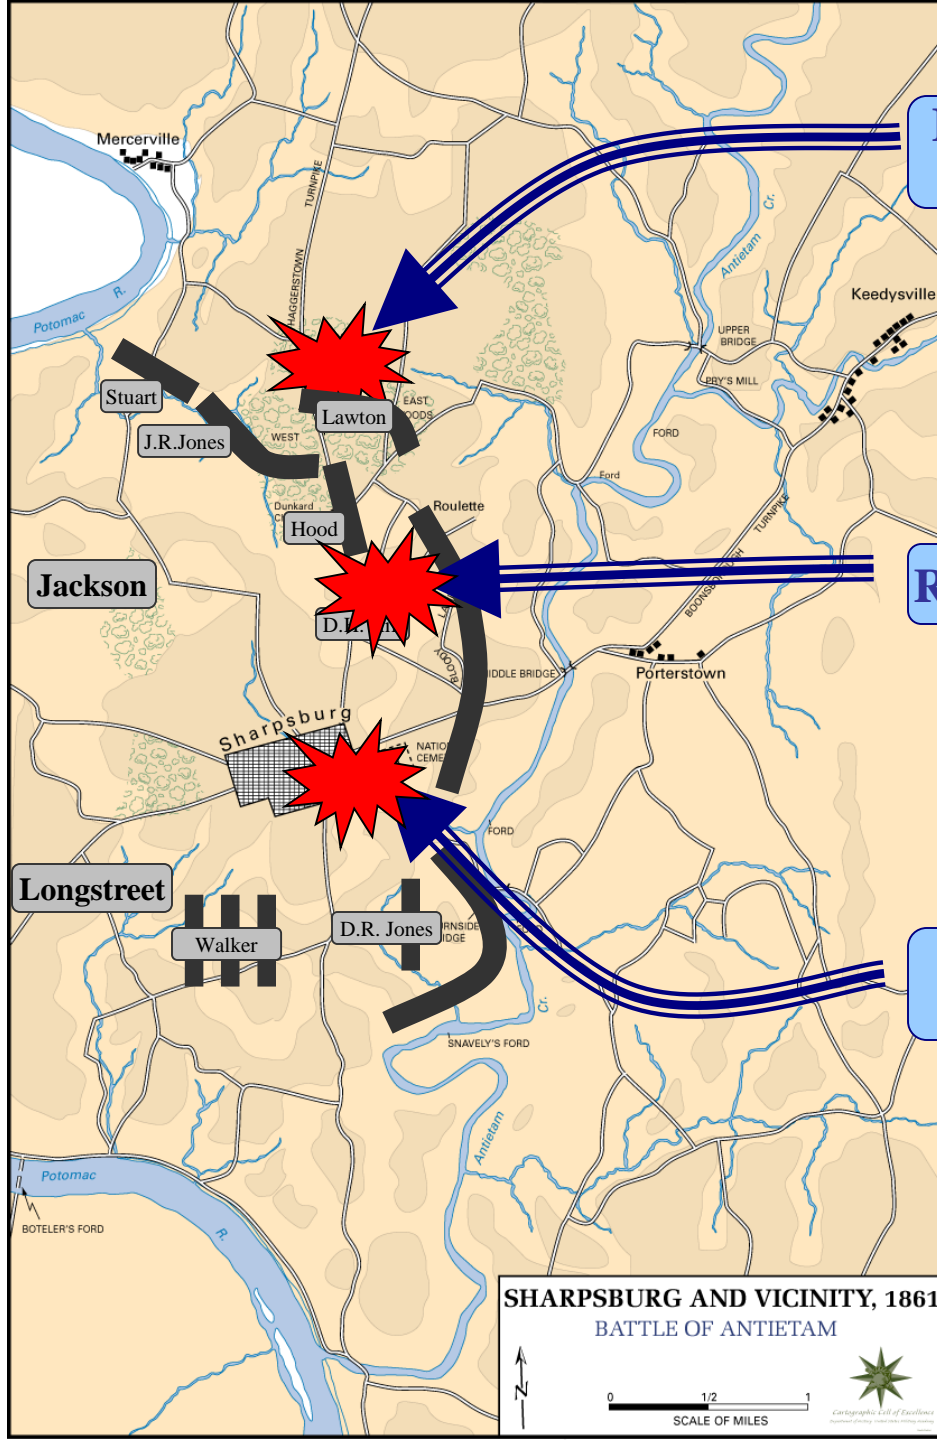

Lee
Army of Northern VA

McClellan
Army of the Potomac

McClellan
Army of the Potomac

Lee
Army of Northern VA

American Civil War
Antietam Campaign
September, 1862

Lee
Army of Northern VA

McClellan
Army of the Potomac

American Civil War
Antietam Campaign
September, 1862

Lee
Army of Northern VA

McClellan
Army of the Potomac

Handwritten text from a military document, likely a report or order, dated September 11, 1862. The text discusses the movements of the Army of the Potomac and the Army of Northern Virginia during the Antietam Campaign. It mentions the capture of the bridge at Antietam and the subsequent movements of the two armies.

American Civil War
Antietam Campaign
September, 1862

Right Wing

Reserve

Left Wing

SHARPSBURG AND VICINITY, 1861
BATTLE OF ANTIETAM

SHARPSBURG AND VICINITY, 1861
BATTLE OF ANTIETAM

0 1/2 1
 SCALE OF MILES

Cartographic Excellence
 National Geographic Society

Right Wing

Reserve

Left Wing

SHARPSBURG AND VICINITY, 1861
BATTLE OF ANTIETAM

**Right
Wing**

Reserve

**Left
Wing**

Right
Wing