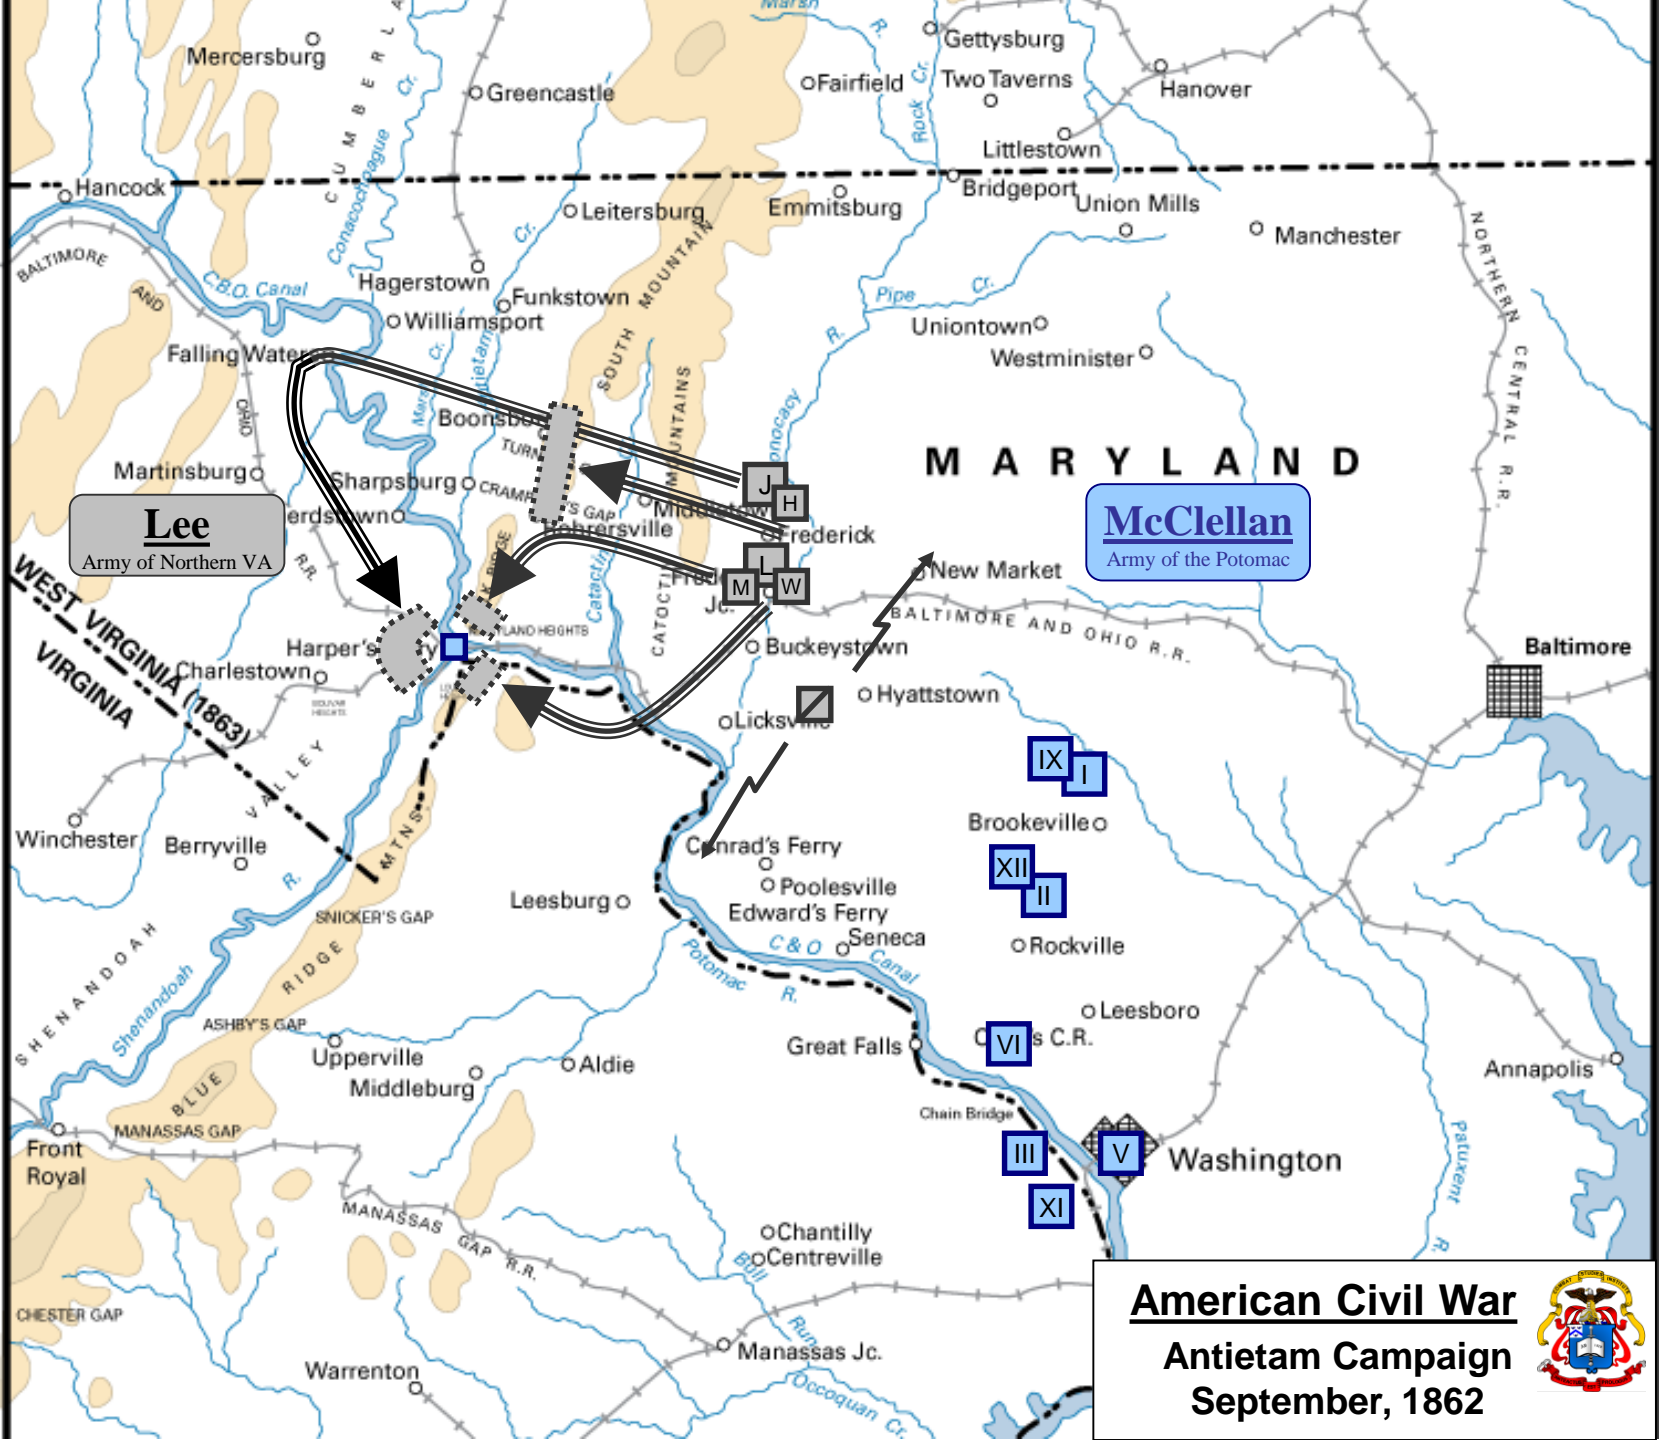

Lee
Army of Northern VA

McClellan
Army of the Potomac

McClellan
Army of the Potomac

Lee
Army of Northern VA

American Civil War
Antietam Campaign
September, 1862

Lee
Army of Northern VA

McClellan
Army of the Potomac

American Civil War
Antietam Campaign
September, 1862

Lee
Army of Northern VA

McClellan
Army of the Potomac

Handwritten text from a military document, likely a report or order, dated September 11, 1862. The text discusses the movements of the Army of the Potomac and the Army of Northern Virginia during the Antietam Campaign. It mentions the capture of the bridge at Antietam and the subsequent movements of the two armies.

American Civil War
Antietam Campaign
September, 1862

Right Wing

Reserve

Left Wing

SHARPSBURG AND VICINITY, 1861
BATTLE OF ANTIETAM

SHARPSBURG AND VICINITY, 1861
BATTLE OF ANTIETAM

0 1/2 1
 SCALE OF MILES

Cartographic Excellence
 National Geographic Society

Right Wing

Reserve

Left Wing

SHARPSBURG AND VICINITY, 1861
BATTLE OF ANTIETAM

**Right
Wing**

Reserve

**Left
Wing**

Right
Wing