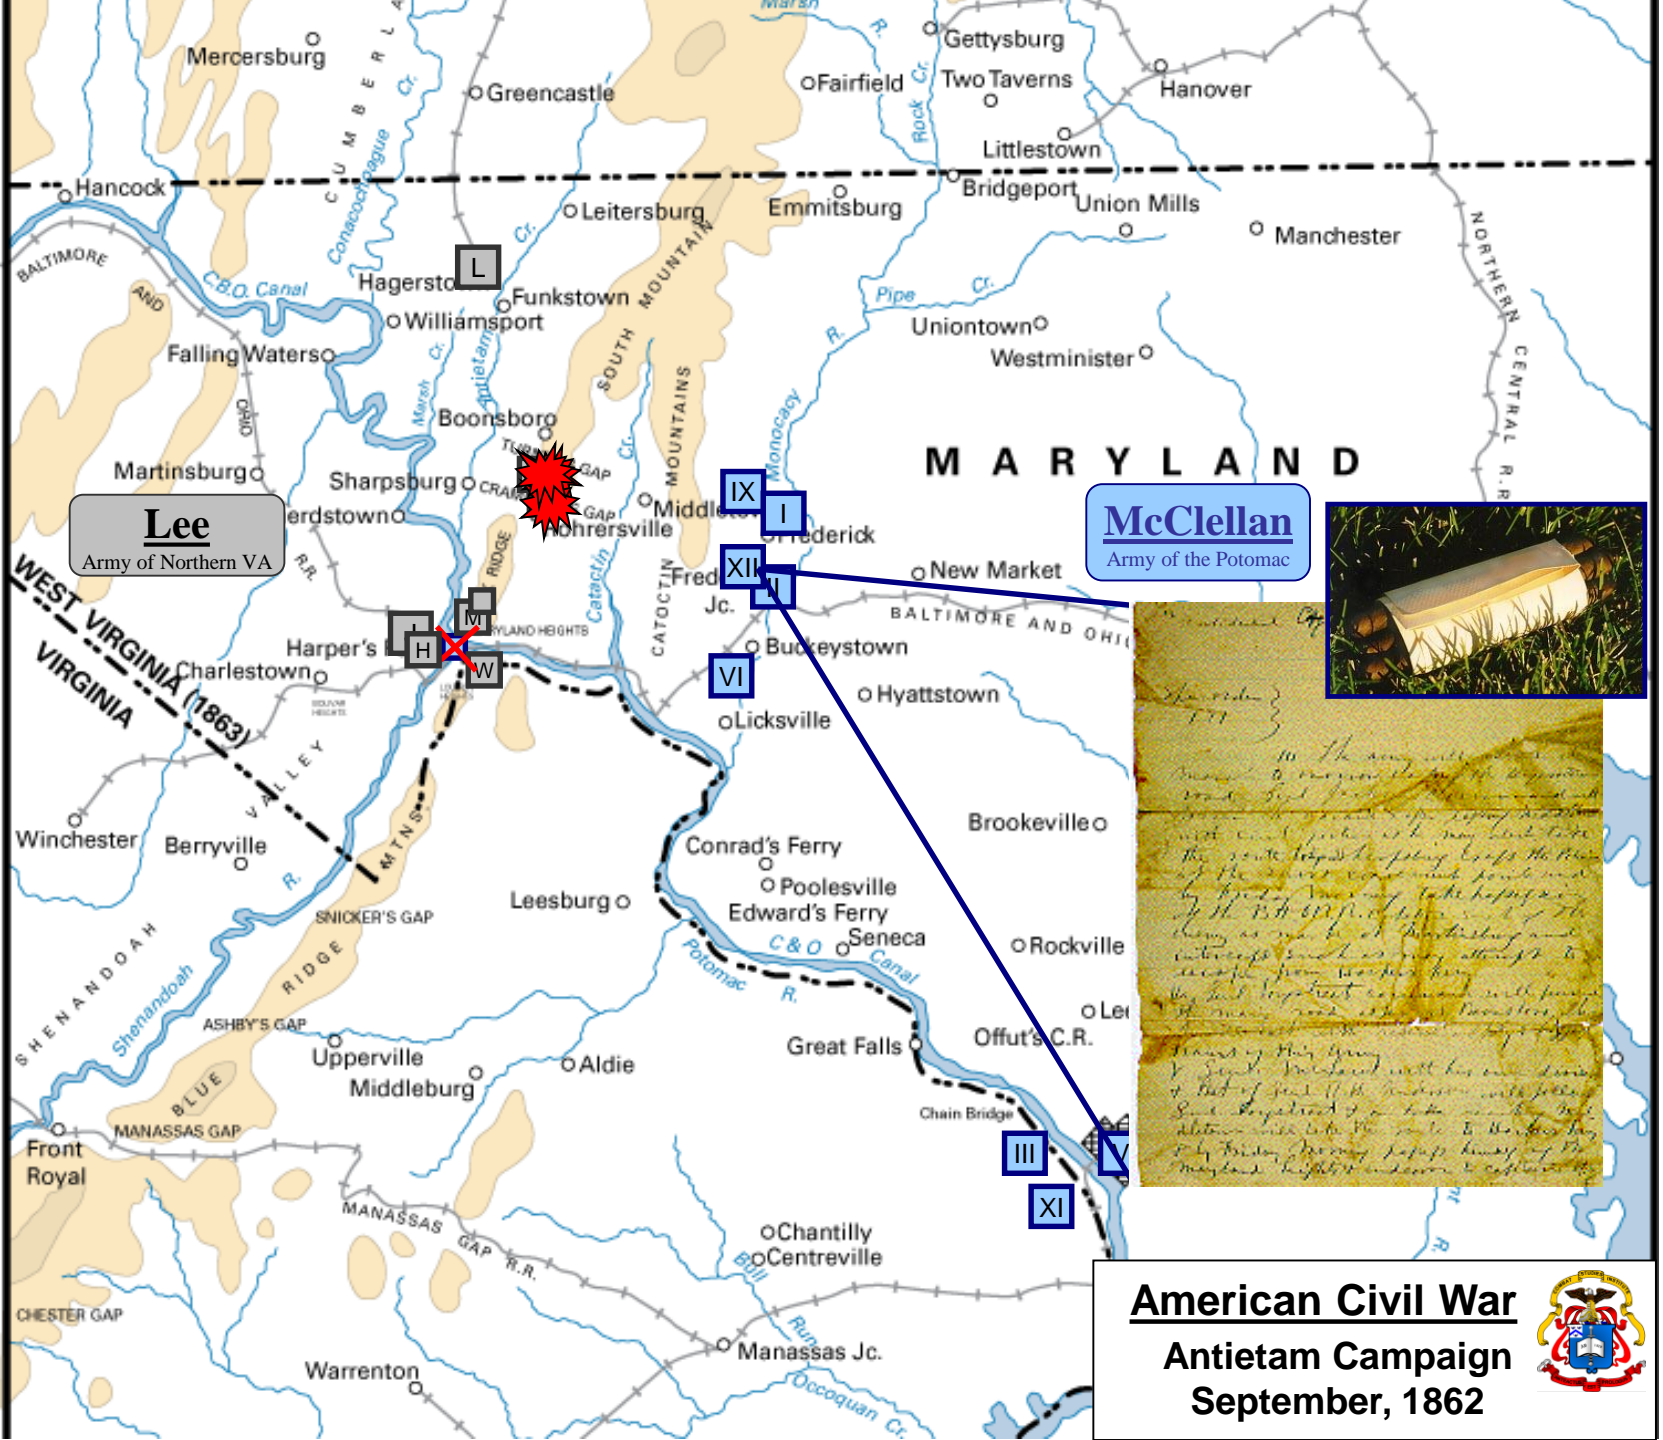

Lee
Army of Northern VA

McClellan
Army of the Potomac

McClellan
Army of the Potomac

Lee
Army of Northern VA

American Civil War
Antietam Campaign
September, 1862

Lee
Army of Northern VA

McClellan
Army of the Potomac

American Civil War
Antietam Campaign
September, 1862

Lee
Army of Northern VA

McClellan
Army of the Potomac

Handwritten text from a military document, likely a report or order, dated September 11, 1862. The text discusses the movements of the Army of the Potomac and the Army of Northern Virginia during the Antietam Campaign. It mentions the capture of the bridge at Antietam and the subsequent movements of the two armies.

American Civil War
Antietam Campaign
September, 1862

Right Wing

Reserve

Left Wing

SHARPSBURG AND VICINITY, 1861
BATTLE OF ANTIETAM

SHARPSBURG AND VICINITY, 1861
BATTLE OF ANTIETAM

0 1/2 1
 SCALE OF MILES

Cartographic Excellence
 National Geographic Society

Reserve

Left
Wing

SHARPSBURG AND VICINITY, 1861
BATTLE OF ANTIETAM

Cartographic Excellence
 National Geographic Society

Right Wing

Reserve

Left Wing

SHARPSBURG AND VICINITY, 1861
BATTLE OF ANTIETAM