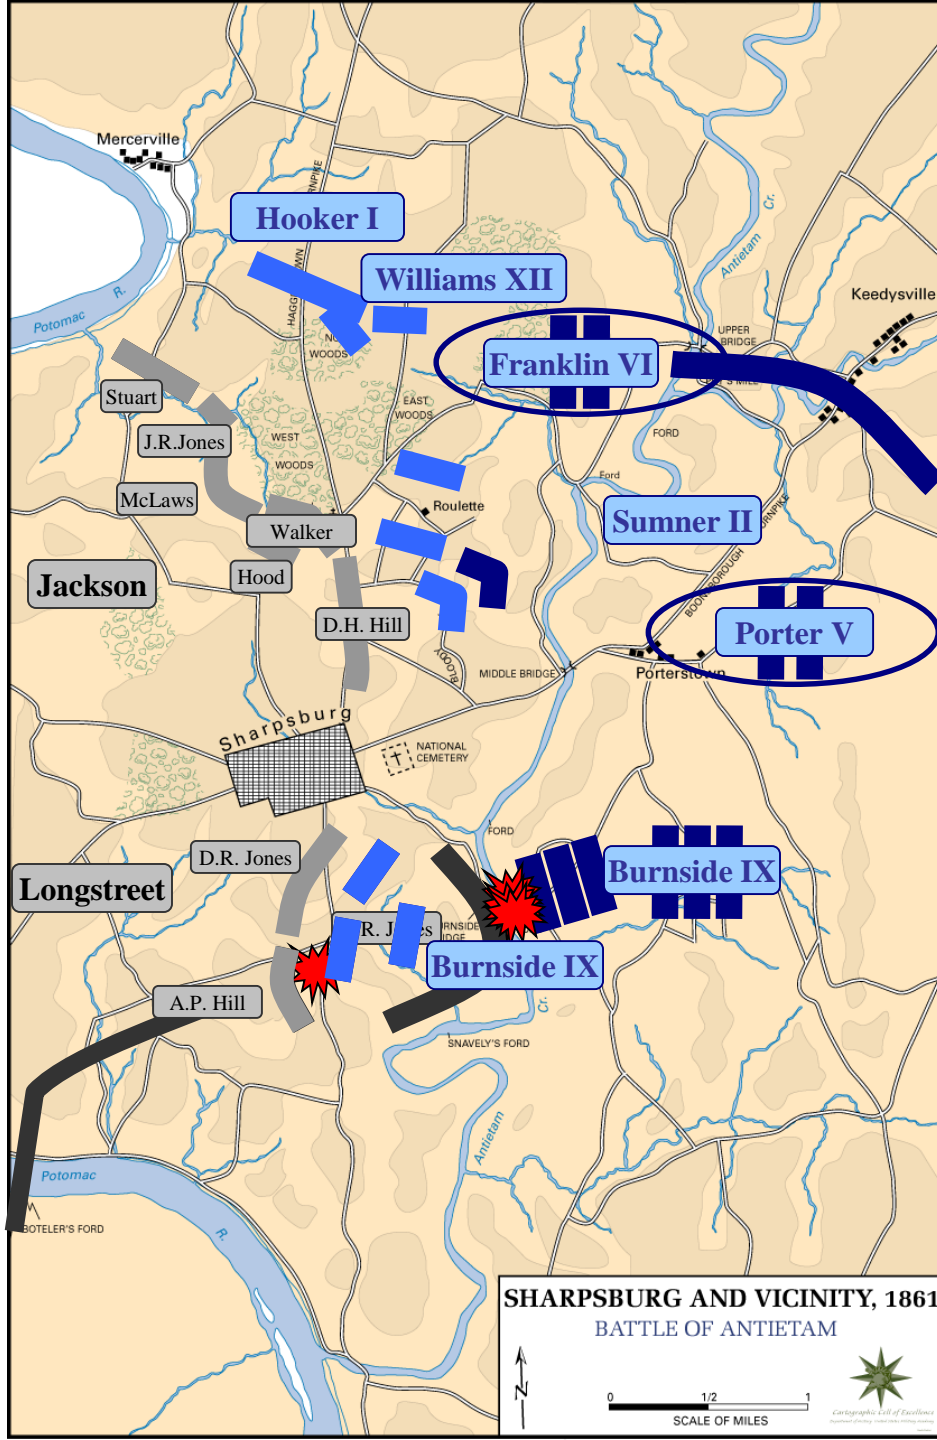

Right
Wing

Reserve

Left
Wing