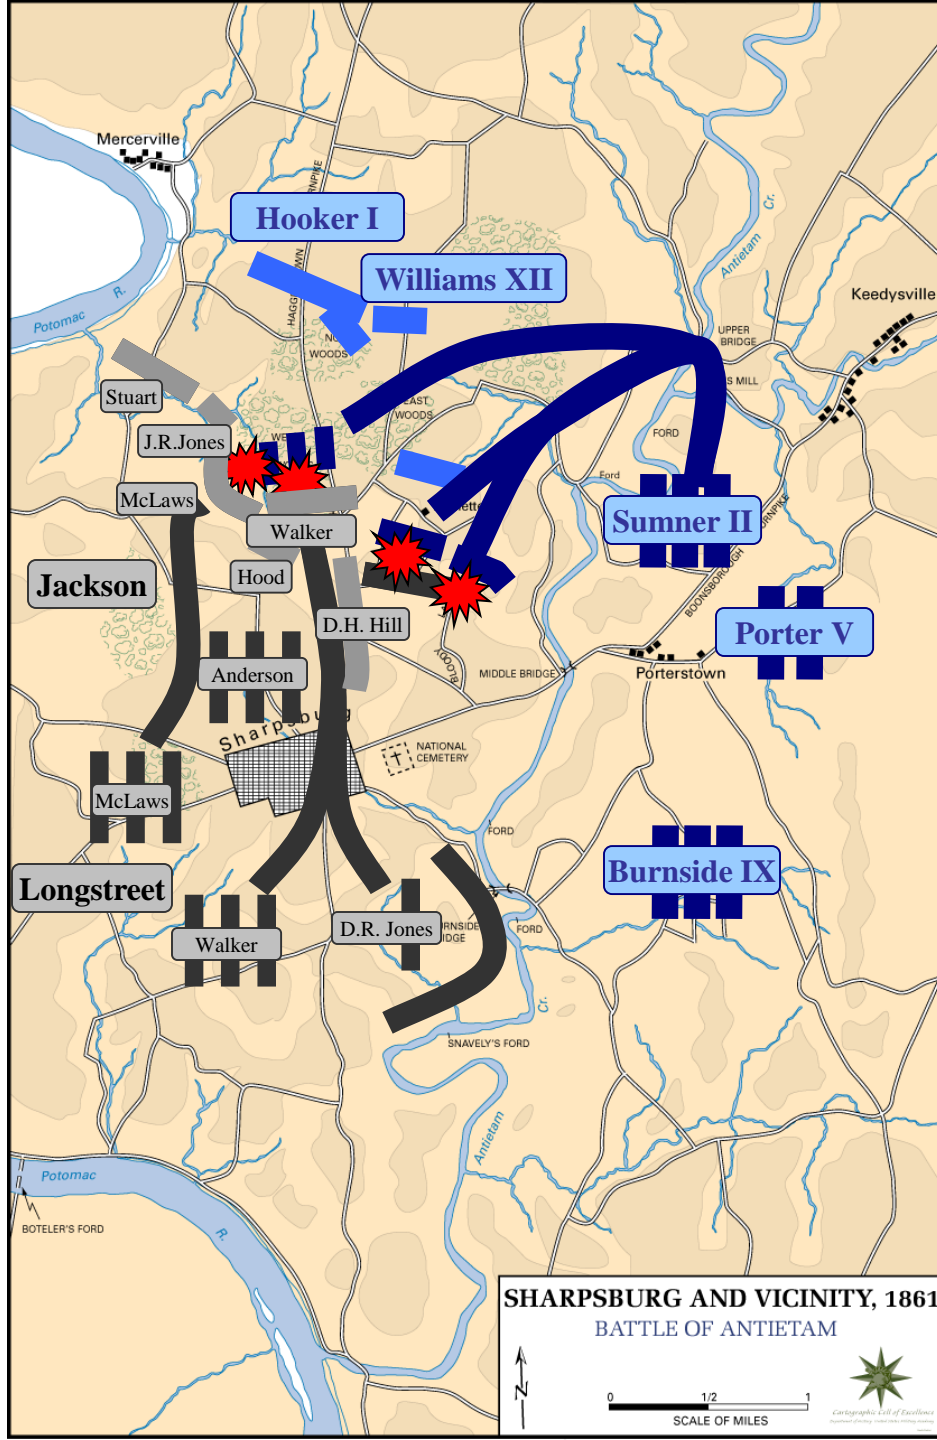

American Civil War
Antietam Campaign
September, 1862

Lee
Army of Northern VA

McClellan
Army of the Potomac

Handwritten text from a military document, likely a report or order, dated September 11, 1862. The text discusses the movements of the Army of the Potomac and the Army of Northern Virginia during the Antietam Campaign. It mentions the capture of the bridge at Antietam and the subsequent movements of the two armies.

American Civil War
Antietam Campaign
September, 1862

Right Wing

Reserve

Left Wing

SHARPSBURG AND VICINITY, 1861
BATTLE OF ANTIETAM

SHARPSBURG AND VICINITY, 1861
BATTLE OF ANTIETAM

0 1/2 1
 SCALE OF MILES

Cartographic Excellence
 National Geographic Society

Right Wing

Reserve

Left Wing

SHARPSBURG AND VICINITY, 1861
BATTLE OF ANTIETAM

**Right
Wing**

Reserve

**Left
Wing**

Right
Wing