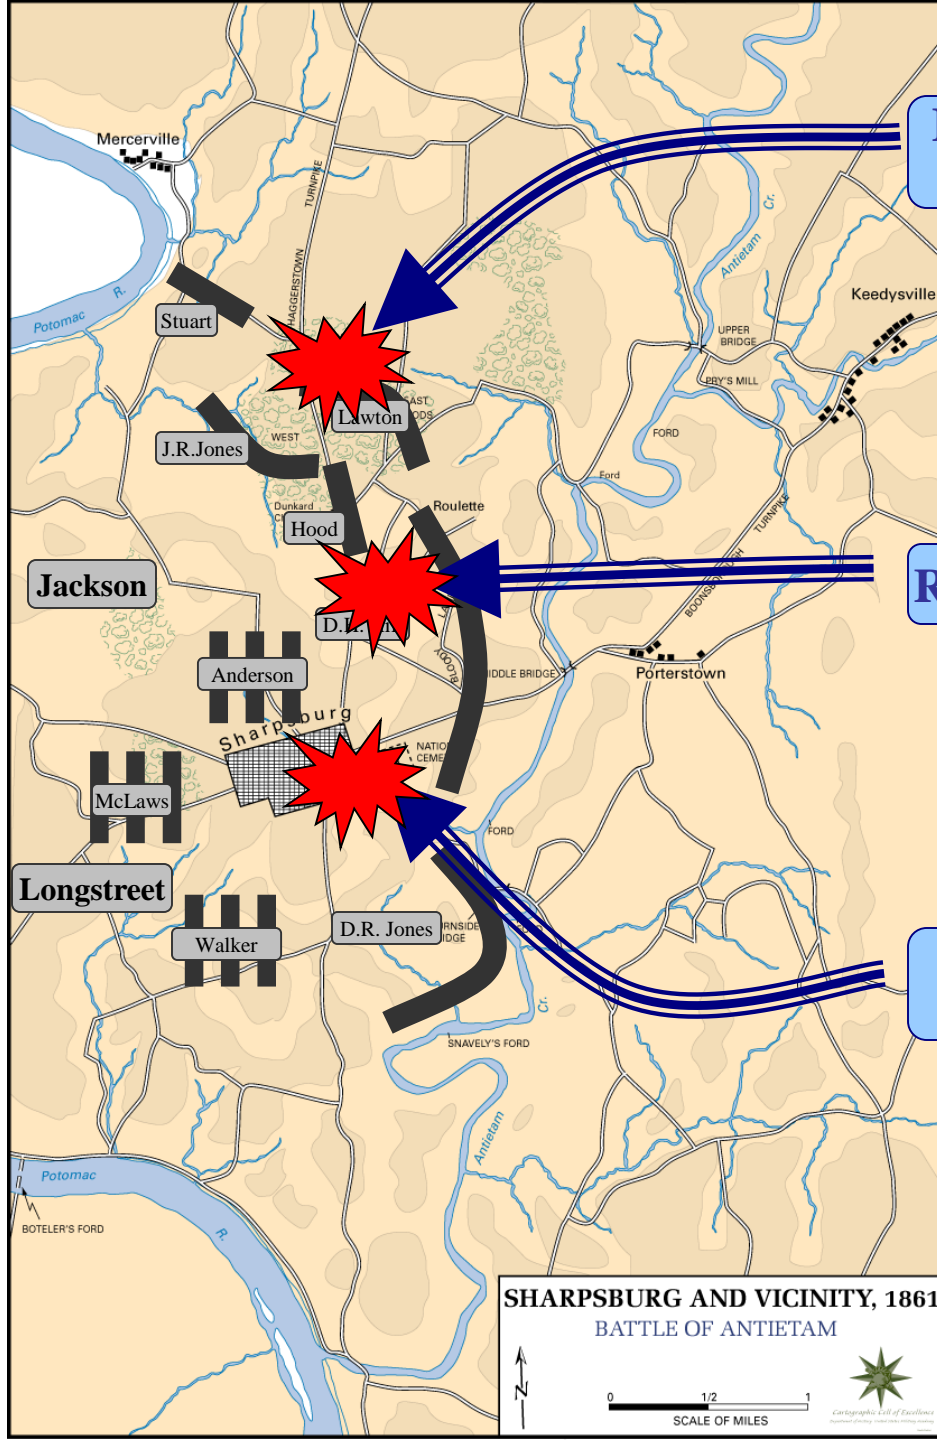

American Civil War
Antietam Campaign
September, 1862

Lee
Army of Northern VA

McClellan
Army of the Potomac

Handwritten text from a military document, likely a report or order, dated September 11, 1862. The text discusses the movements of the Army of the Potomac and the Army of Northern Virginia during the Antietam Campaign. It mentions the capture of the bridge at Antietam and the subsequent movements of the two armies.

American Civil War
Antietam Campaign
September, 1862

Right Wing

Reserve

Left Wing

SHARPSBURG AND VICINITY, 1861
BATTLE OF ANTIETAM

SHARPSBURG AND VICINITY, 1861
BATTLE OF ANTIETAM

0 1/2 1
 SCALE OF MILES

Cartographic Excellence
 National Geographic Society

Right Wing

Reserve

Left Wing

SHARPSBURG AND VICINITY, 1861
BATTLE OF ANTIETAM

**Right
Wing**

Reserve

**Left
Wing**

Right
Wing

Reserve

Left
Wing

SHARPSBURG AND VICINITY, 1861
BATTLE OF ANTIETAM

Cartographic Excellence
 National Geographic Society

Right Wing

Reserve

Left Wing

SHARPSBURG AND VICINITY, 1861
BATTLE OF ANTIETAM