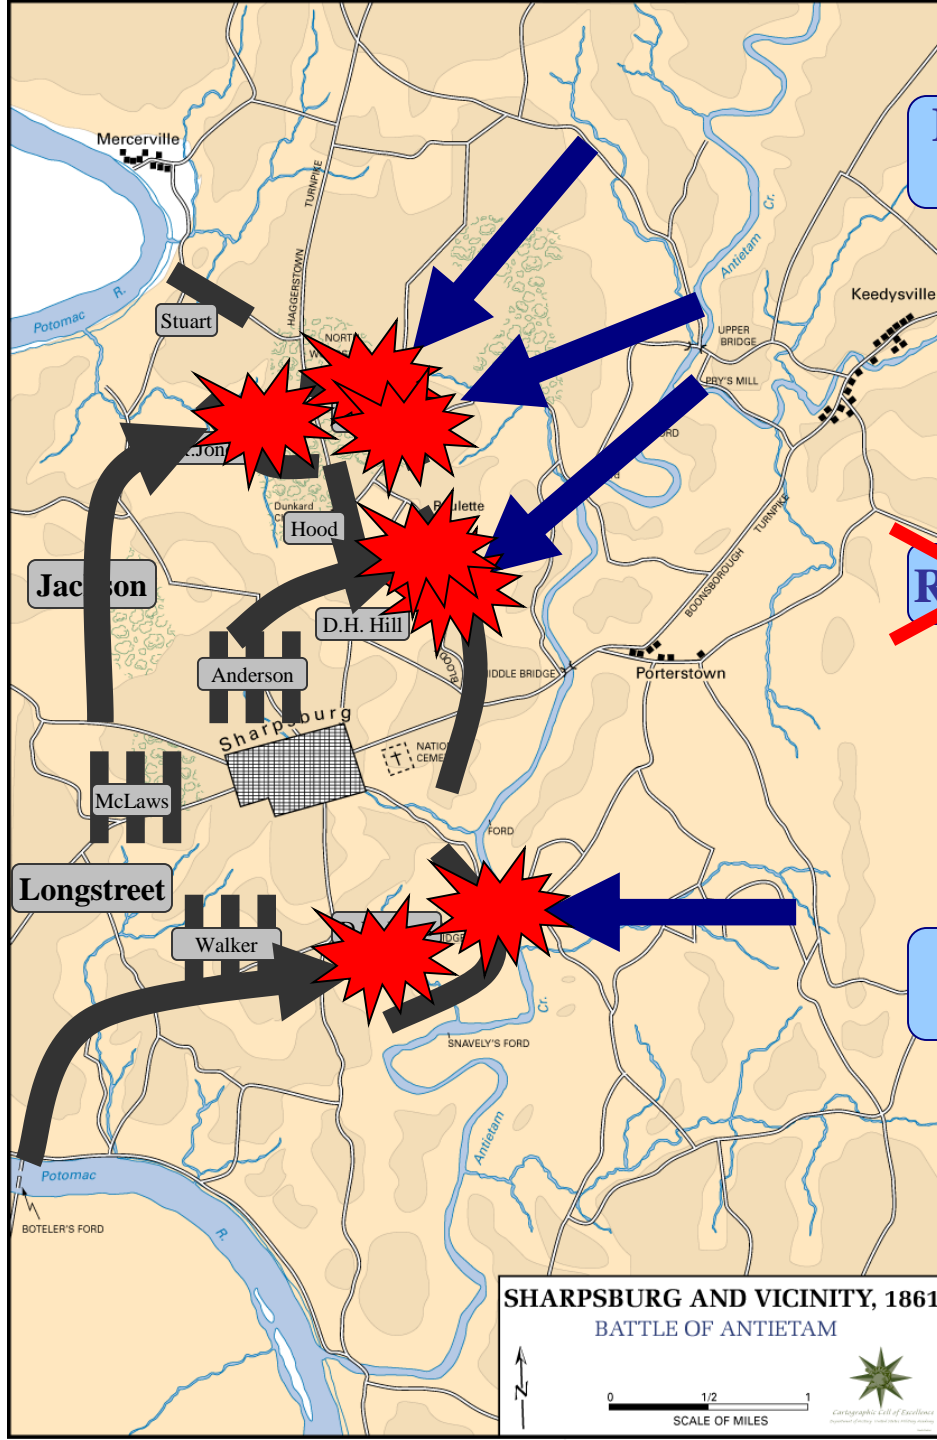

Right Wing

~~Reserve~~

Left Wing

SHARPSBURG AND VICINITY, 1861
BATTLE OF ANTIETAM

0 1/2 1
SCALE OF MILES

Cartographic Excellence
www.cartographicexcellence.com