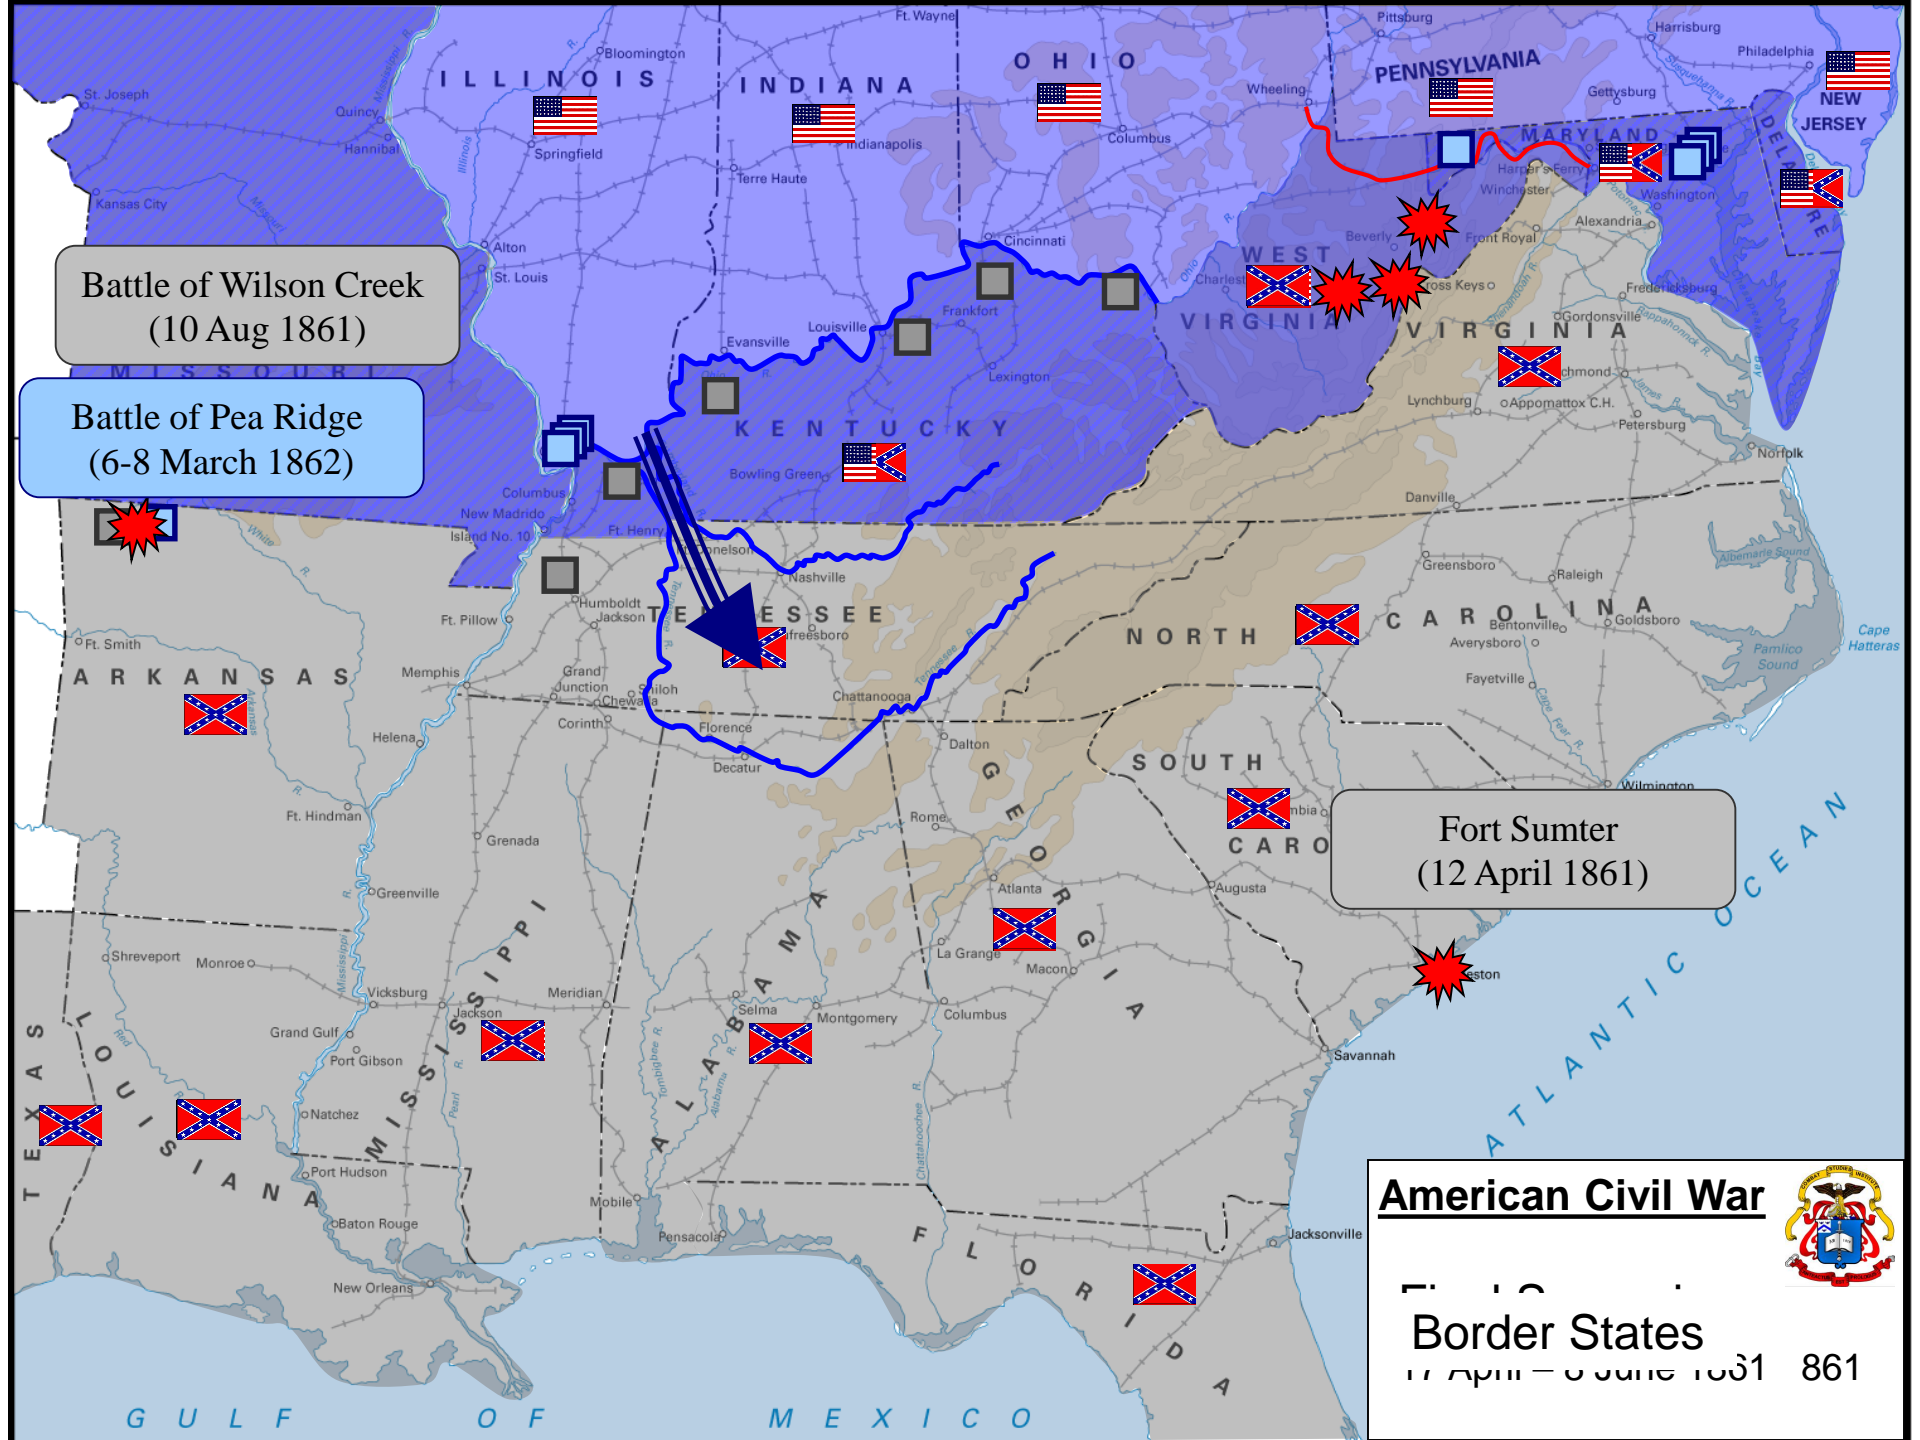

# The American Civil War

## Prelude

**Battle of Wilson Creek**  
(10 Aug 1861)

**Battle of Pea Ridge**  
(6-8 March 1862)

**Fort Sumter**  
(12 April 1861)

**American Civil War**

**Border States**

11 APRIL - 10 JUNE 1861 861

**American Civil War**

North  
Vs. 1860  
South

ALABAMA

GEORGIA

LOUISIANA

FLORIDA

GULF

OF

MEXICO

**American Civil War**