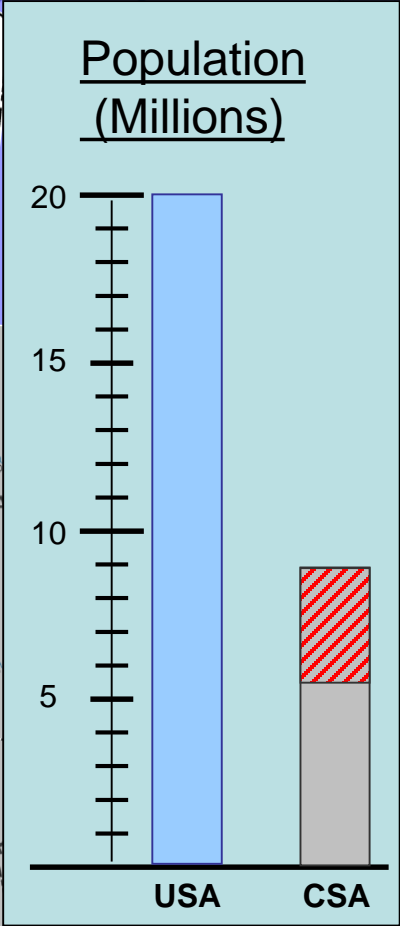

## Prelude

**Battle of Wilson Creek**  
(10 Aug 1861)

**Battle of Pea Ridge**  
(6-8 March 1862)

**Fort Sumter**  
(12 April 1861)

**American Civil War**

**Border States**

11 APRIL - 10 JUNE 1861 861

**American Civil War**

North  
Vs. 1860  
South

### Rail (1,000 Miles)

TENNESSEE

NORTH CAROLINA

CAROLINA

ARKANSAS

SOUTH CAROLINA

CAROLINA

LOUISIANA

MISSISSIPPI