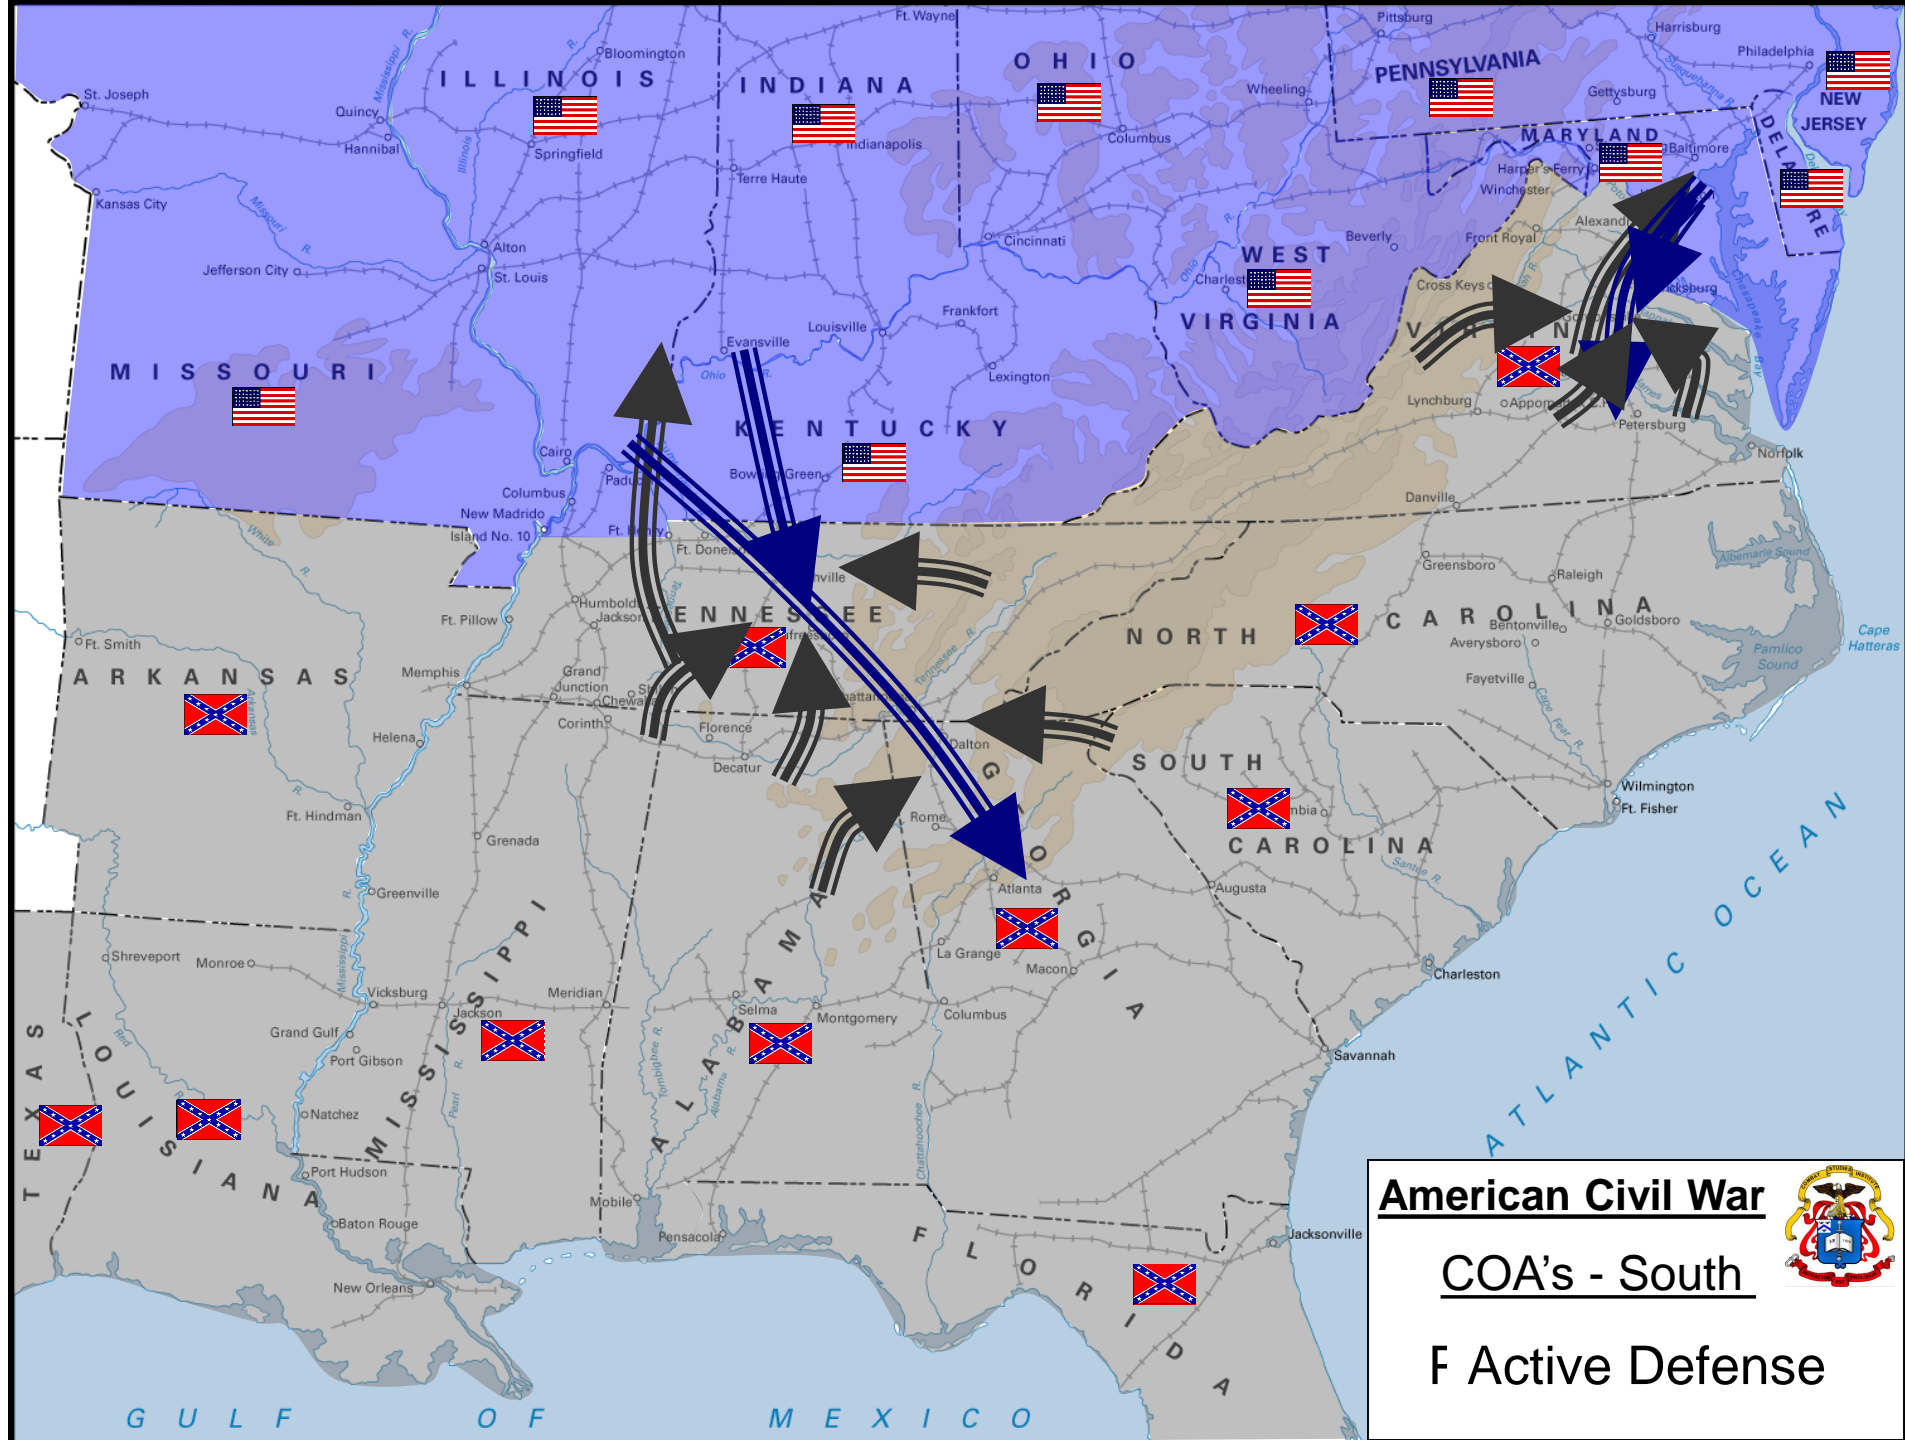

American Civil War

COA's - South

F Active Defense