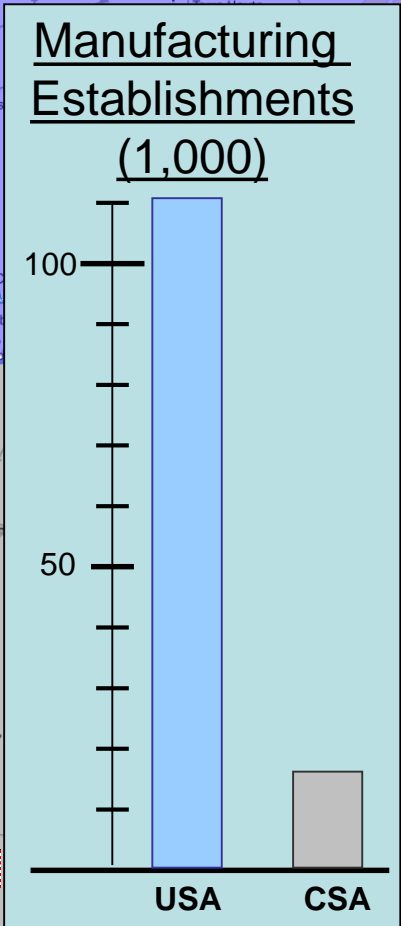

## Prelude

**Battle of Wilson Creek**  
(10 Aug 1861)

**Battle of Pea Ridge**  
(6-8 March 1862)

**Fort Sumter**  
(12 April 1861)

**American Civil War**

**Border States**

11 APRIL - 10 JUNE 1861 861

**American Civil War**

North  
Vs. 1860  
South

OHIO

PENNSYLVANIA

NEW JERSEY

MARYLAND

DELAWARE

WEST VIRGINIA

VIRGINIA

KENTUCKY