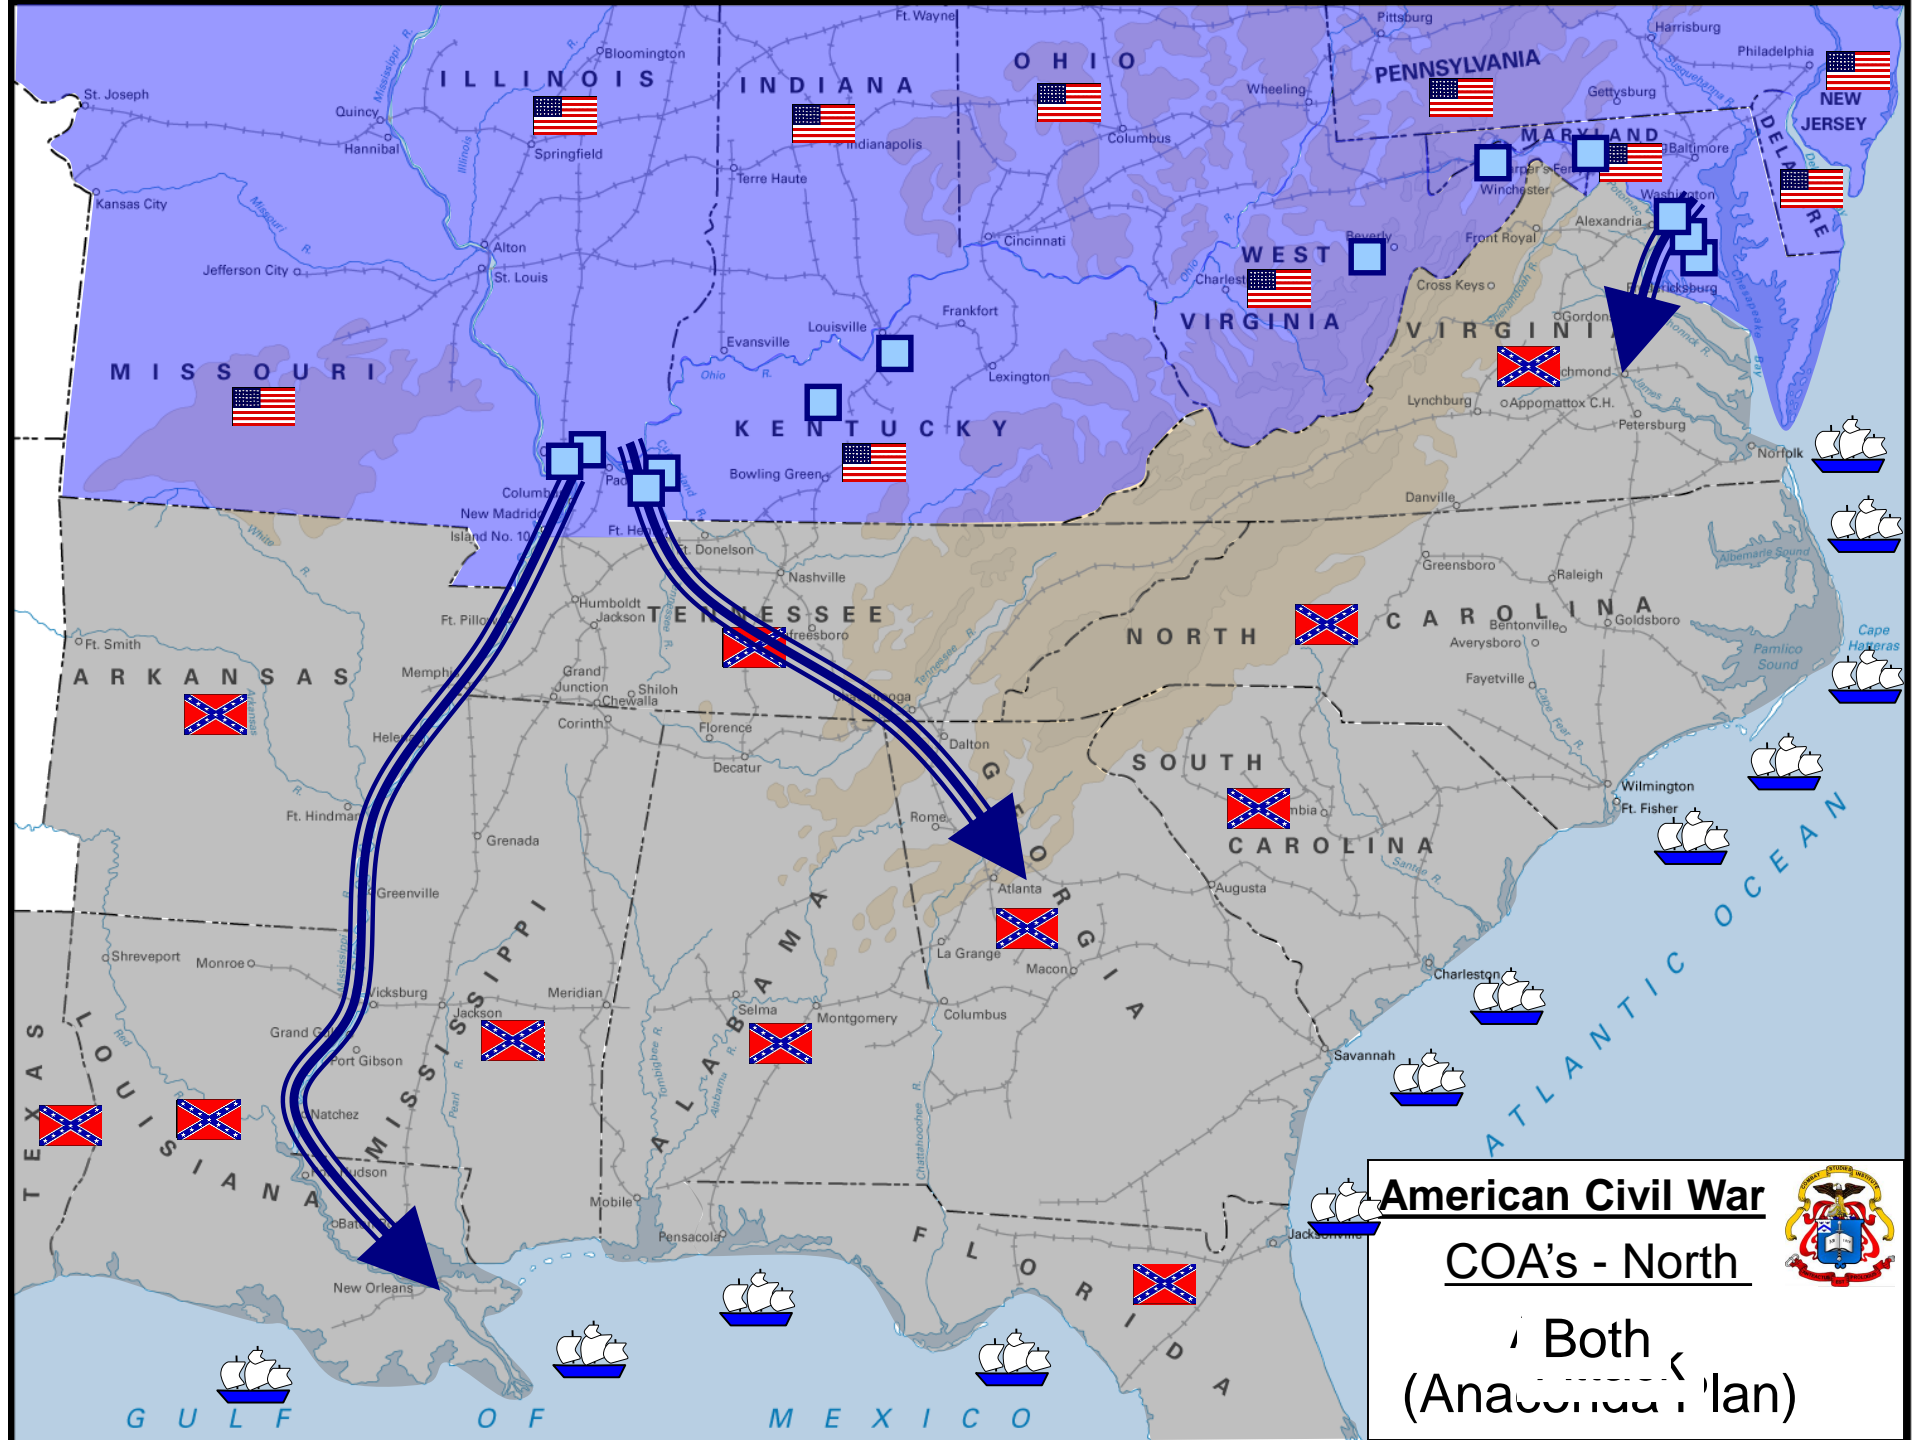

MISSOURI

ILLINOIS

INDIANA

OHIO

PENNSYLVANIA

NEW JERSEY

MARYLAND

DELAWARE

WEST VIRGINIA

VIRGINIA

KENTUCKY

TENNESSEE

NORTH CAROLINA

CAROLINA

ARKANSAS

SOUTH CAROLINA

CAROLINA

LOUISIANA

MISSISSIPPI

ALABAMA

GEORGIA

LOUISIANA

FLORIDA

GULF

OF

MEXICO

American Civil War

COA's - North

Both
(Anacostia Plan)