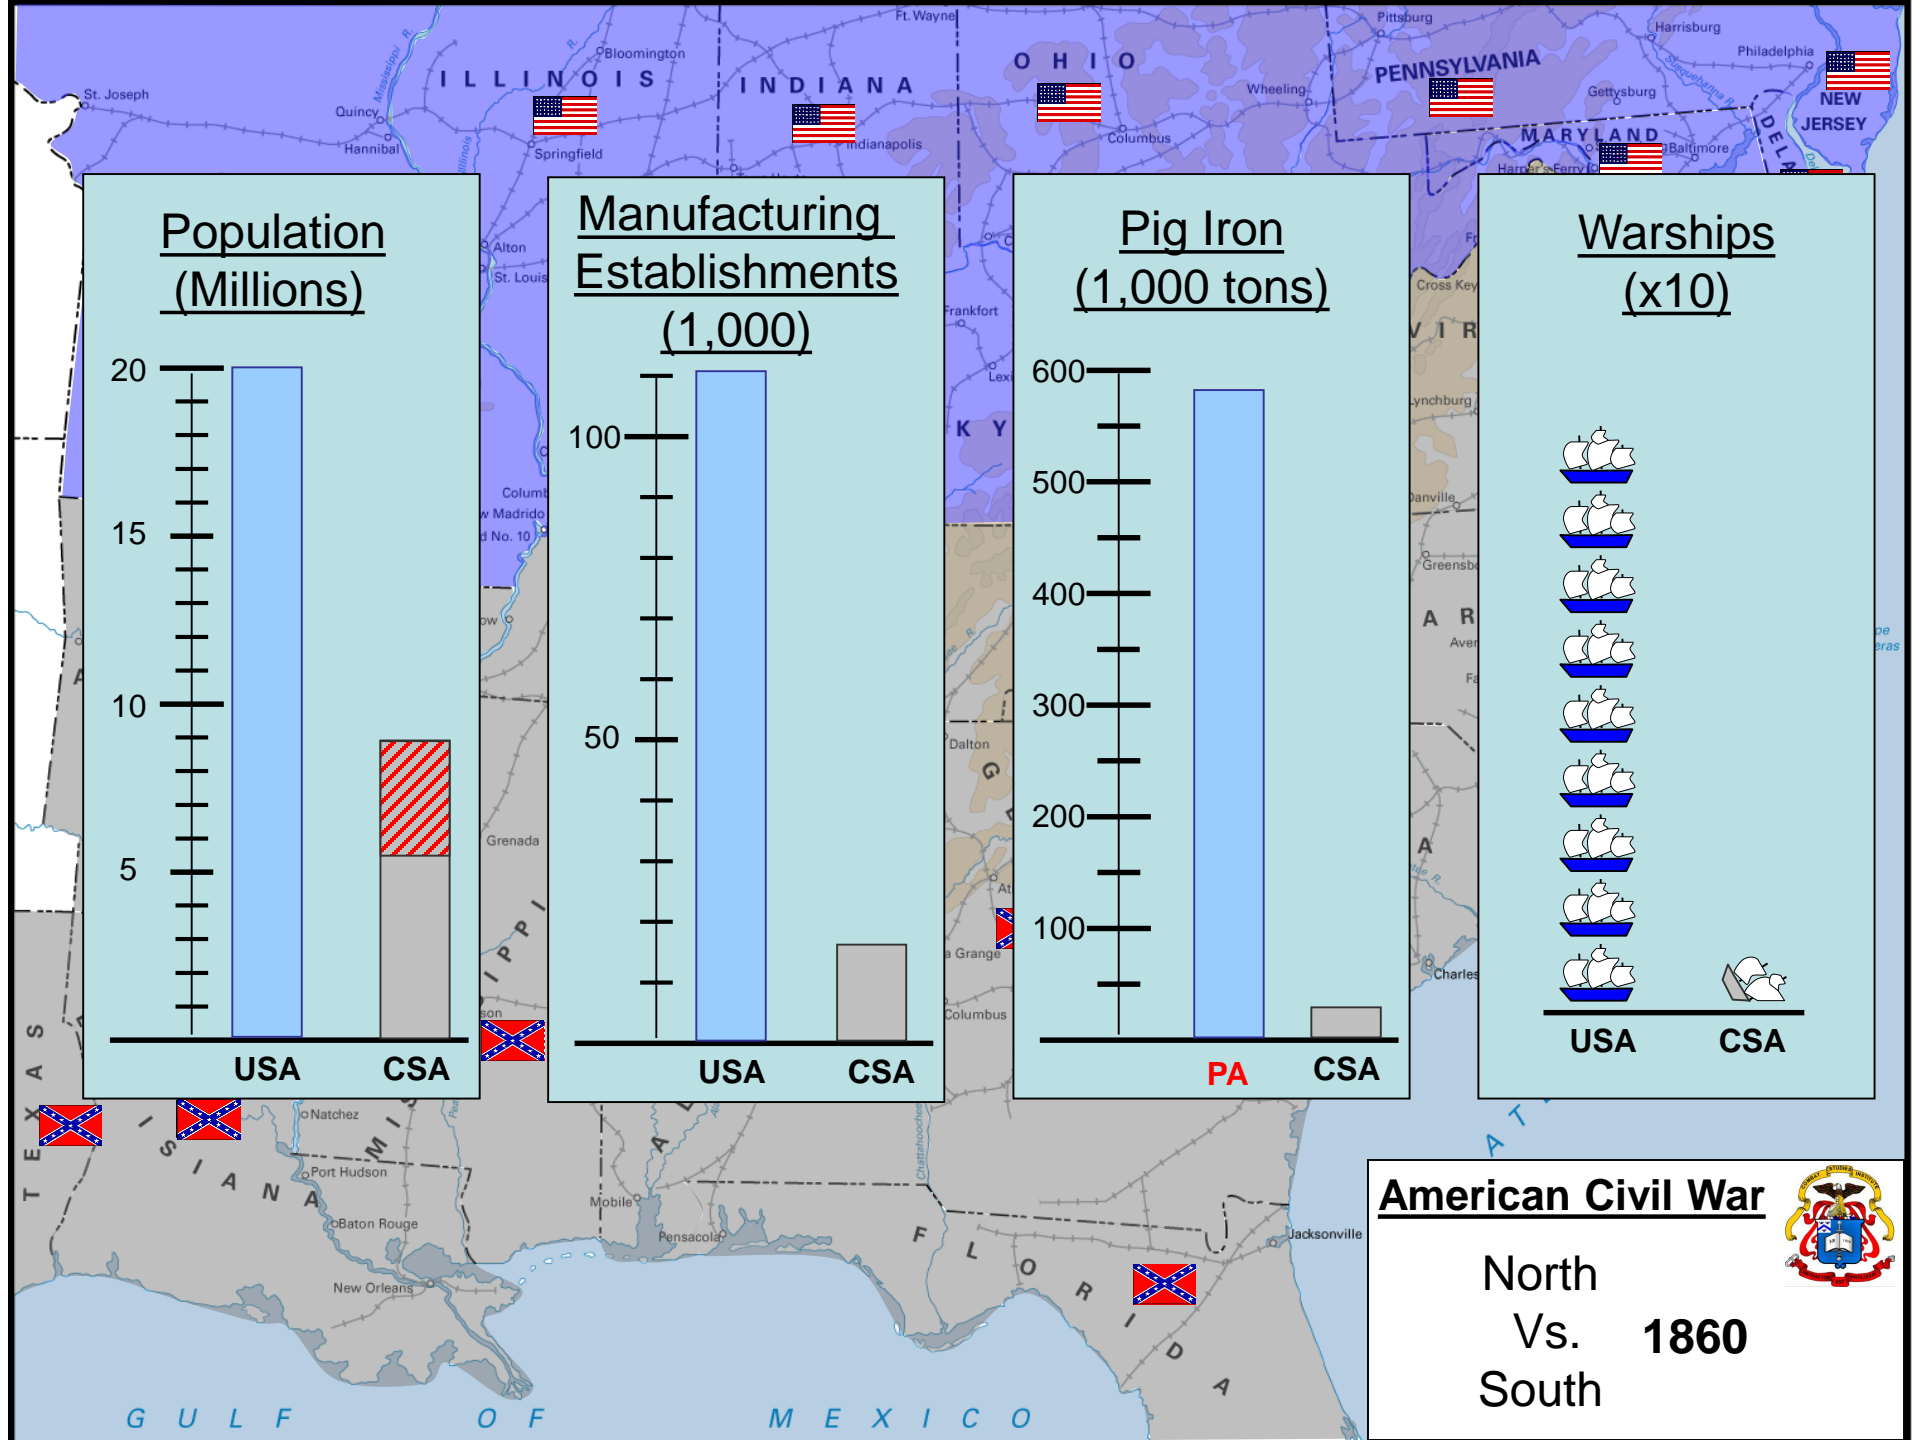

## Prelude

**Battle of Wilson Creek**  
(10 Aug 1861)

**Battle of Pea Ridge**  
(6-8 March 1862)

**Fort Sumter**  
(12 April 1861)

**American Civil War**

**Border States**

11 APRIL - 10 JUNE 1861 861

**American Civil War**

North  
Vs. 1860  
South

OHIO

PENNSYLVANIA

NEW JERSEY

MARYLAND

DELAWARE

WEST VIRGINIA

VIRGINIA

KENTUCKY

ALABAMA

GEORGIA

LOUISIANA

FLORIDA

GULF

OF

MEXICO

**American Civil War**