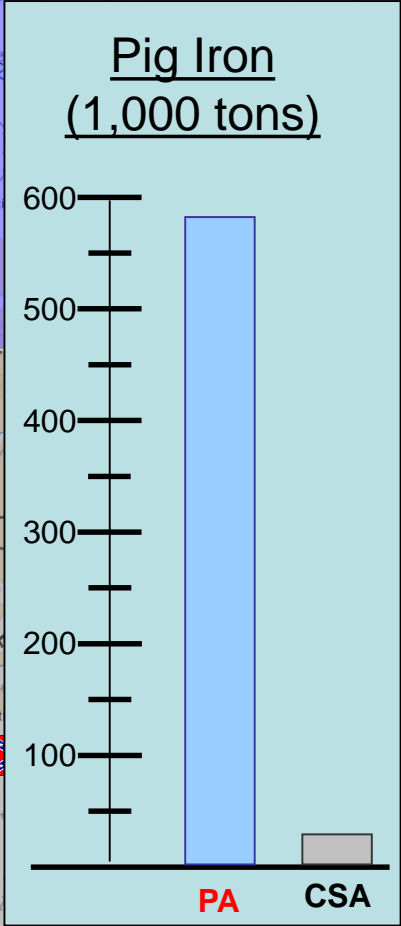

## Prelude

**Battle of Wilson Creek**  
(10 Aug 1861)

**Battle of Pea Ridge**  
(6-8 March 1862)

**Fort Sumter**  
(12 April 1861)

**American Civil War**

**Border States**

11 APRIL - 10 JUNE 1861 861

**American Civil War**

North  
Vs. 1860  
South

### Rail (1,000 Miles)