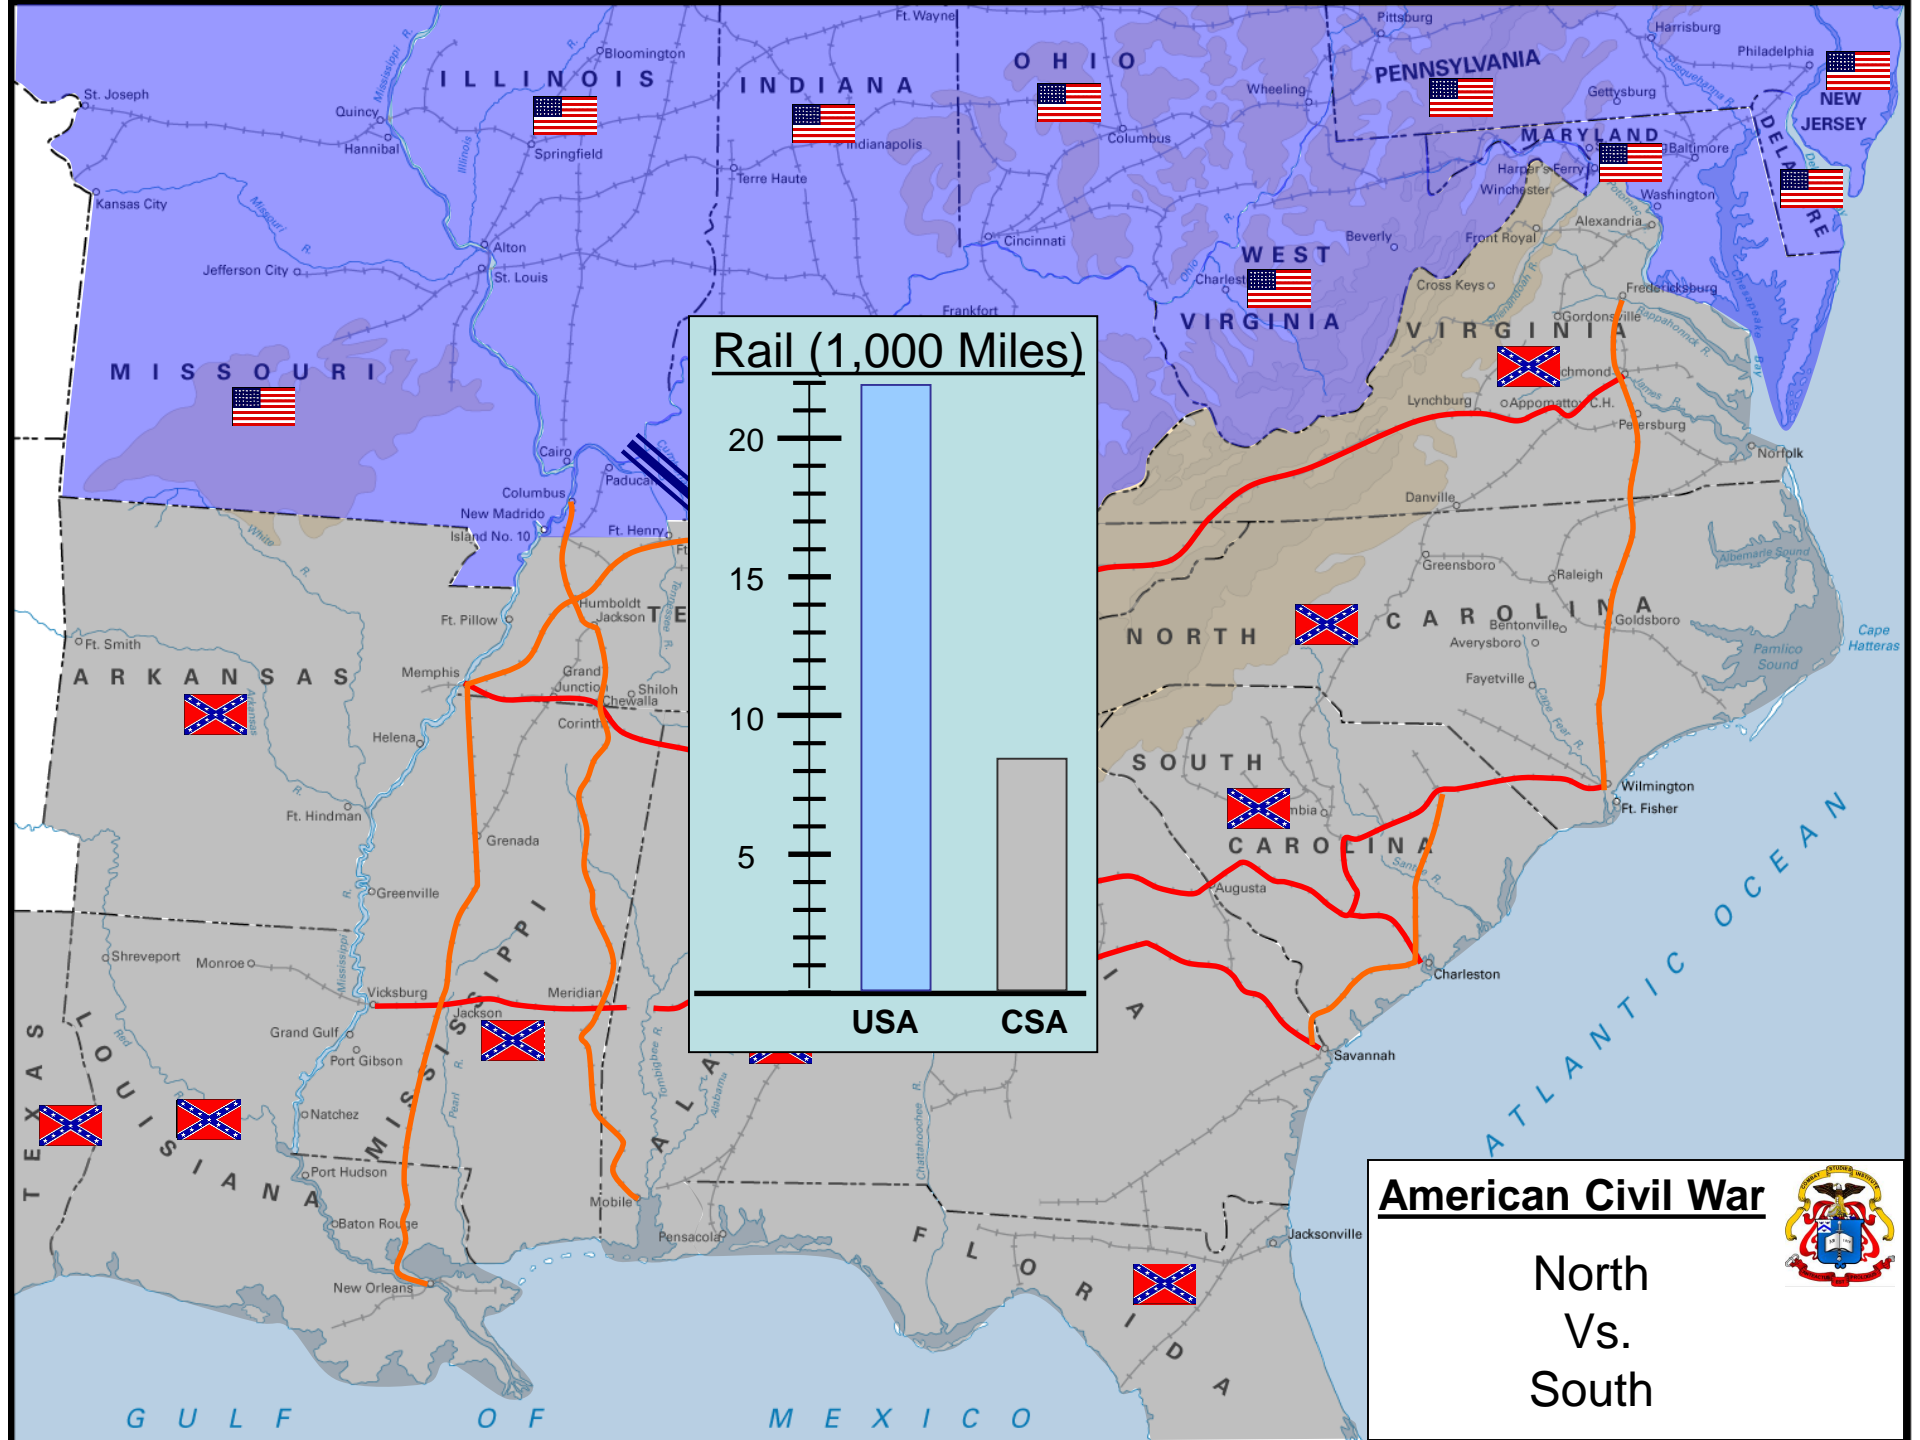

## Prelude

**Battle of Wilson Creek**  
(10 Aug 1861)

**Battle of Pea Ridge**  
(6-8 March 1862)

**Fort Sumter**  
(12 April 1861)

**American Civil War**

**Border States**

11 APRIL - 10 JUNE 1861 861

**American Civil War**

North  
Vs. 1860  
South

OHIO

PENNSYLVANIA

NEW JERSEY

MARYLAND

DELAWARE

WEST VIRGINIA

VIRGINIA

KENTUCKY

ALABAMA

GEORGIA

LOUISIANA

FLORIDA

GULF

OF

MEXICO

**American Civil War**