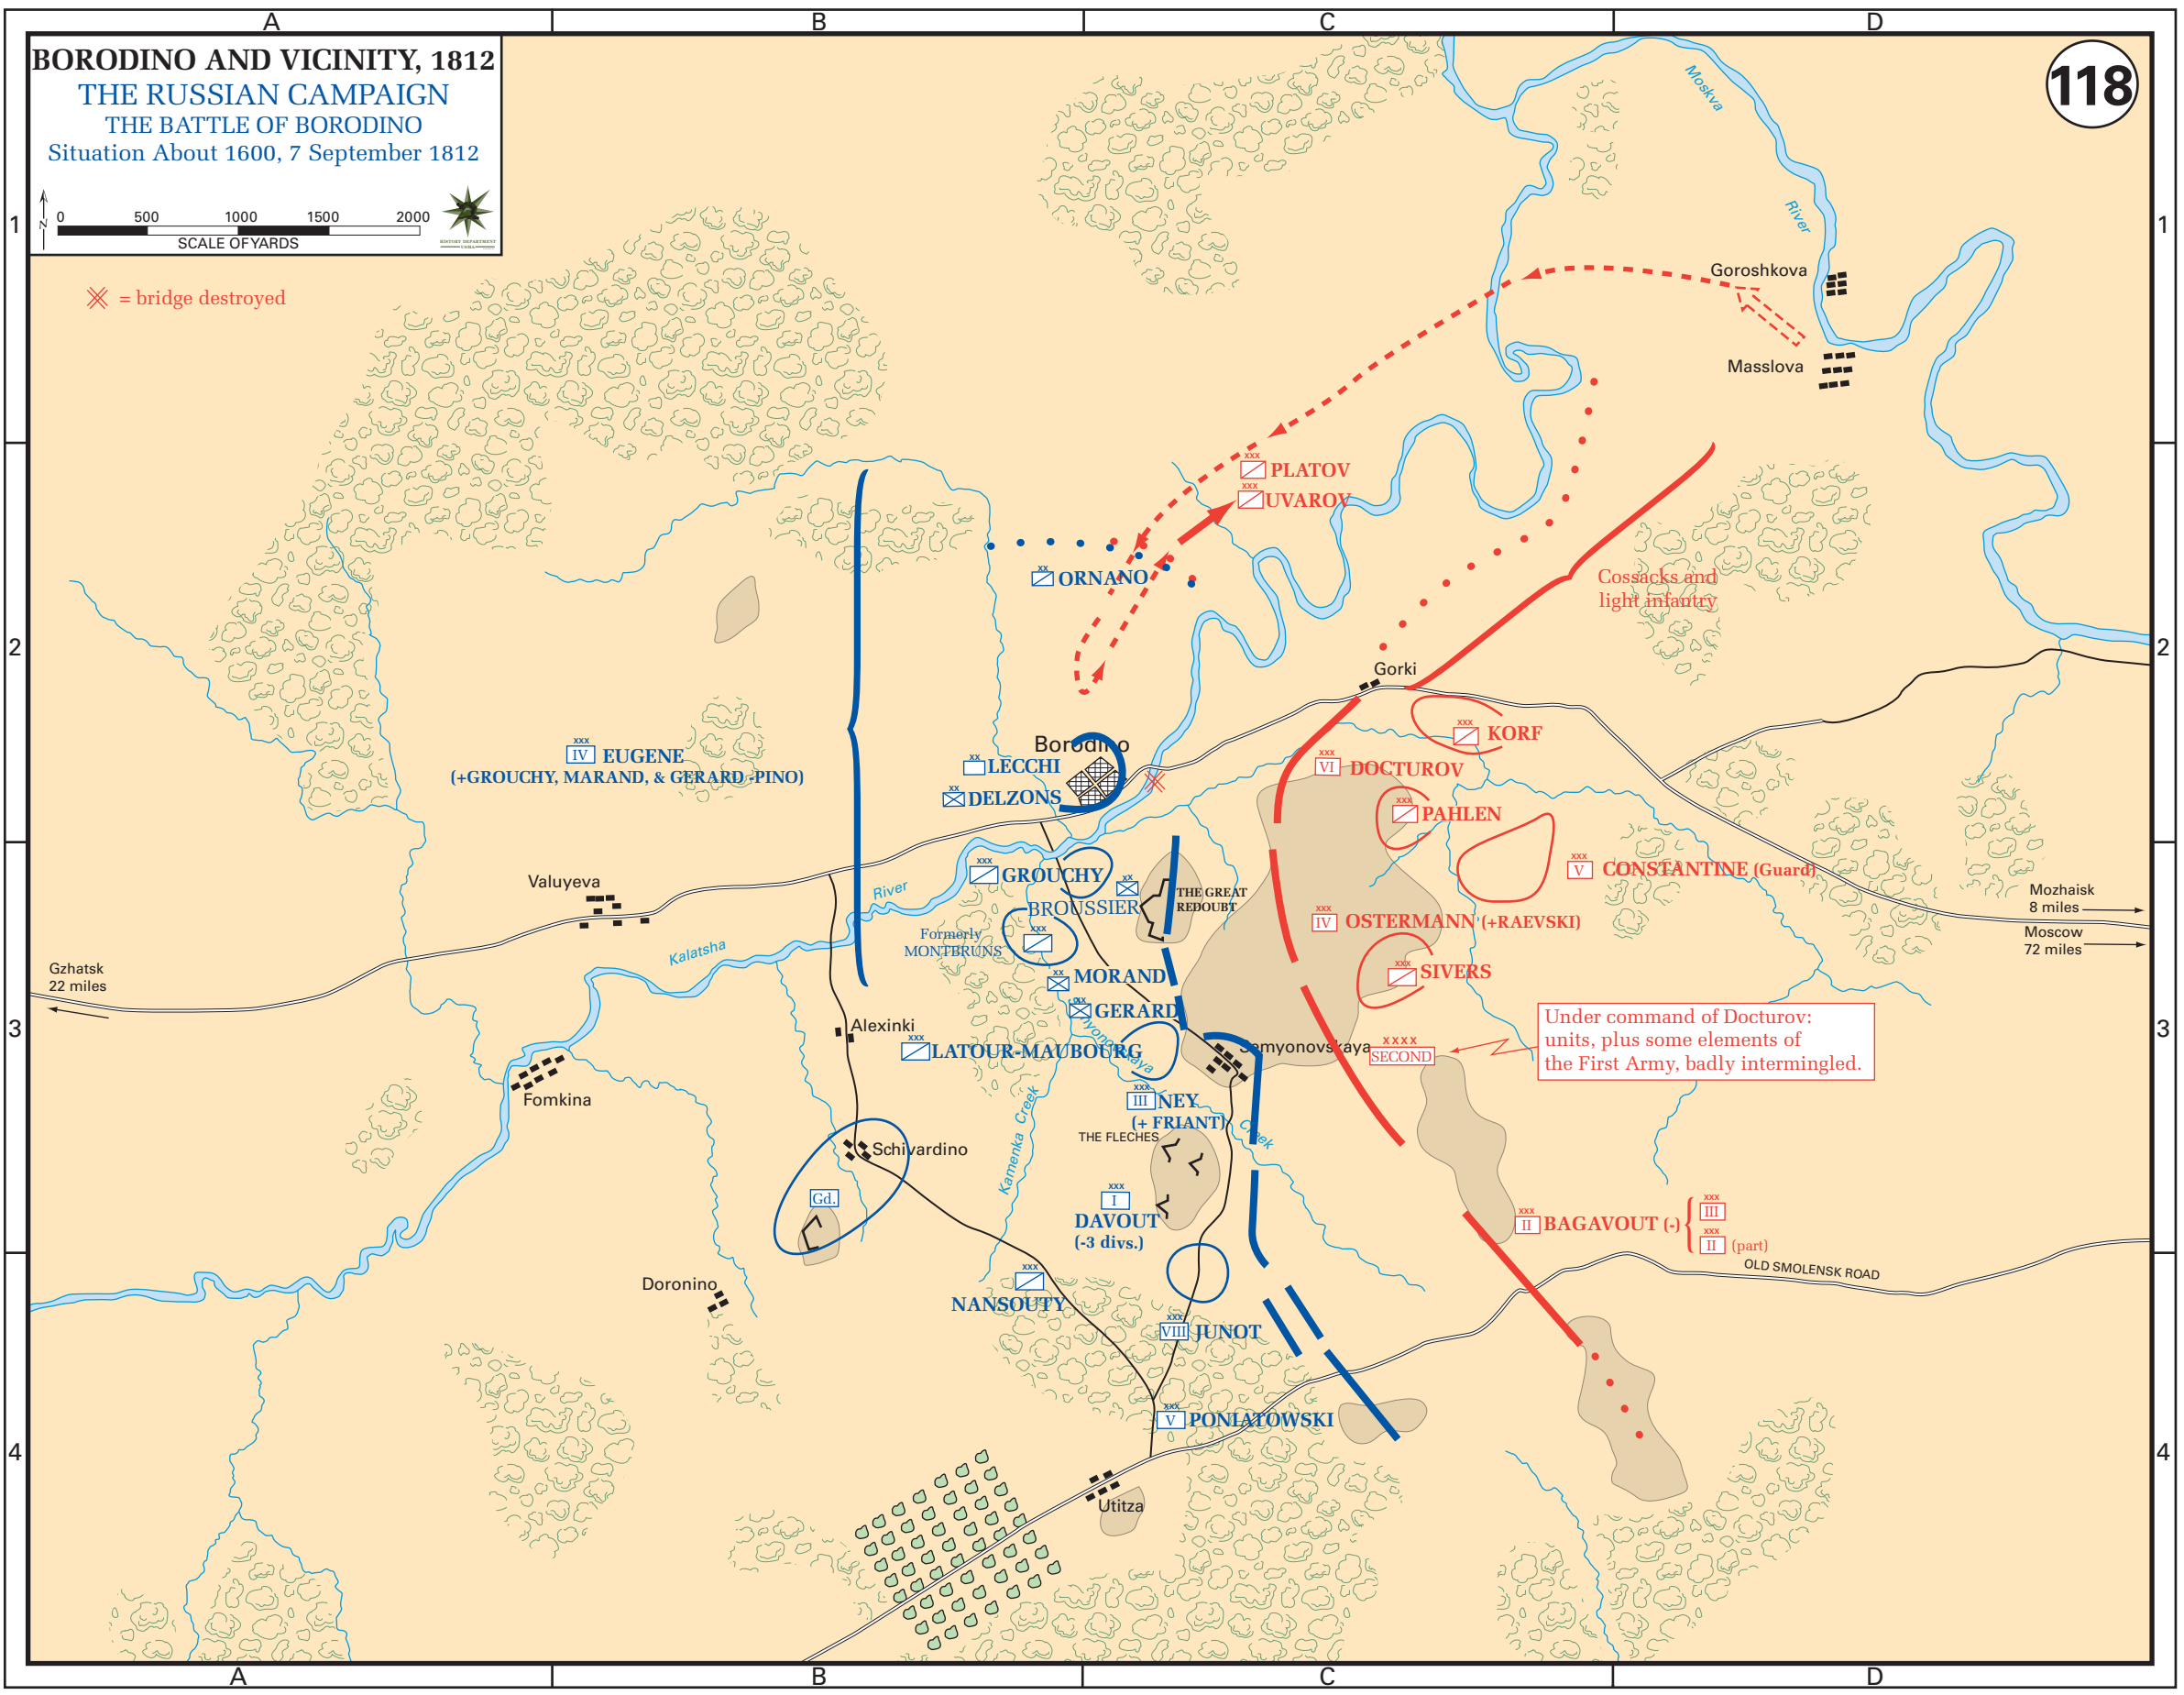

BORODINO AND VICINITY, 1812
THE RUSSIAN CAMPAIGN
THE BATTLE OF BORODINO
 Situation About 1600, 7 September 1812

✕ = bridge destroyed

Under command of Docturov:
 units, plus some elements of
 the First Army, badly intermingled.