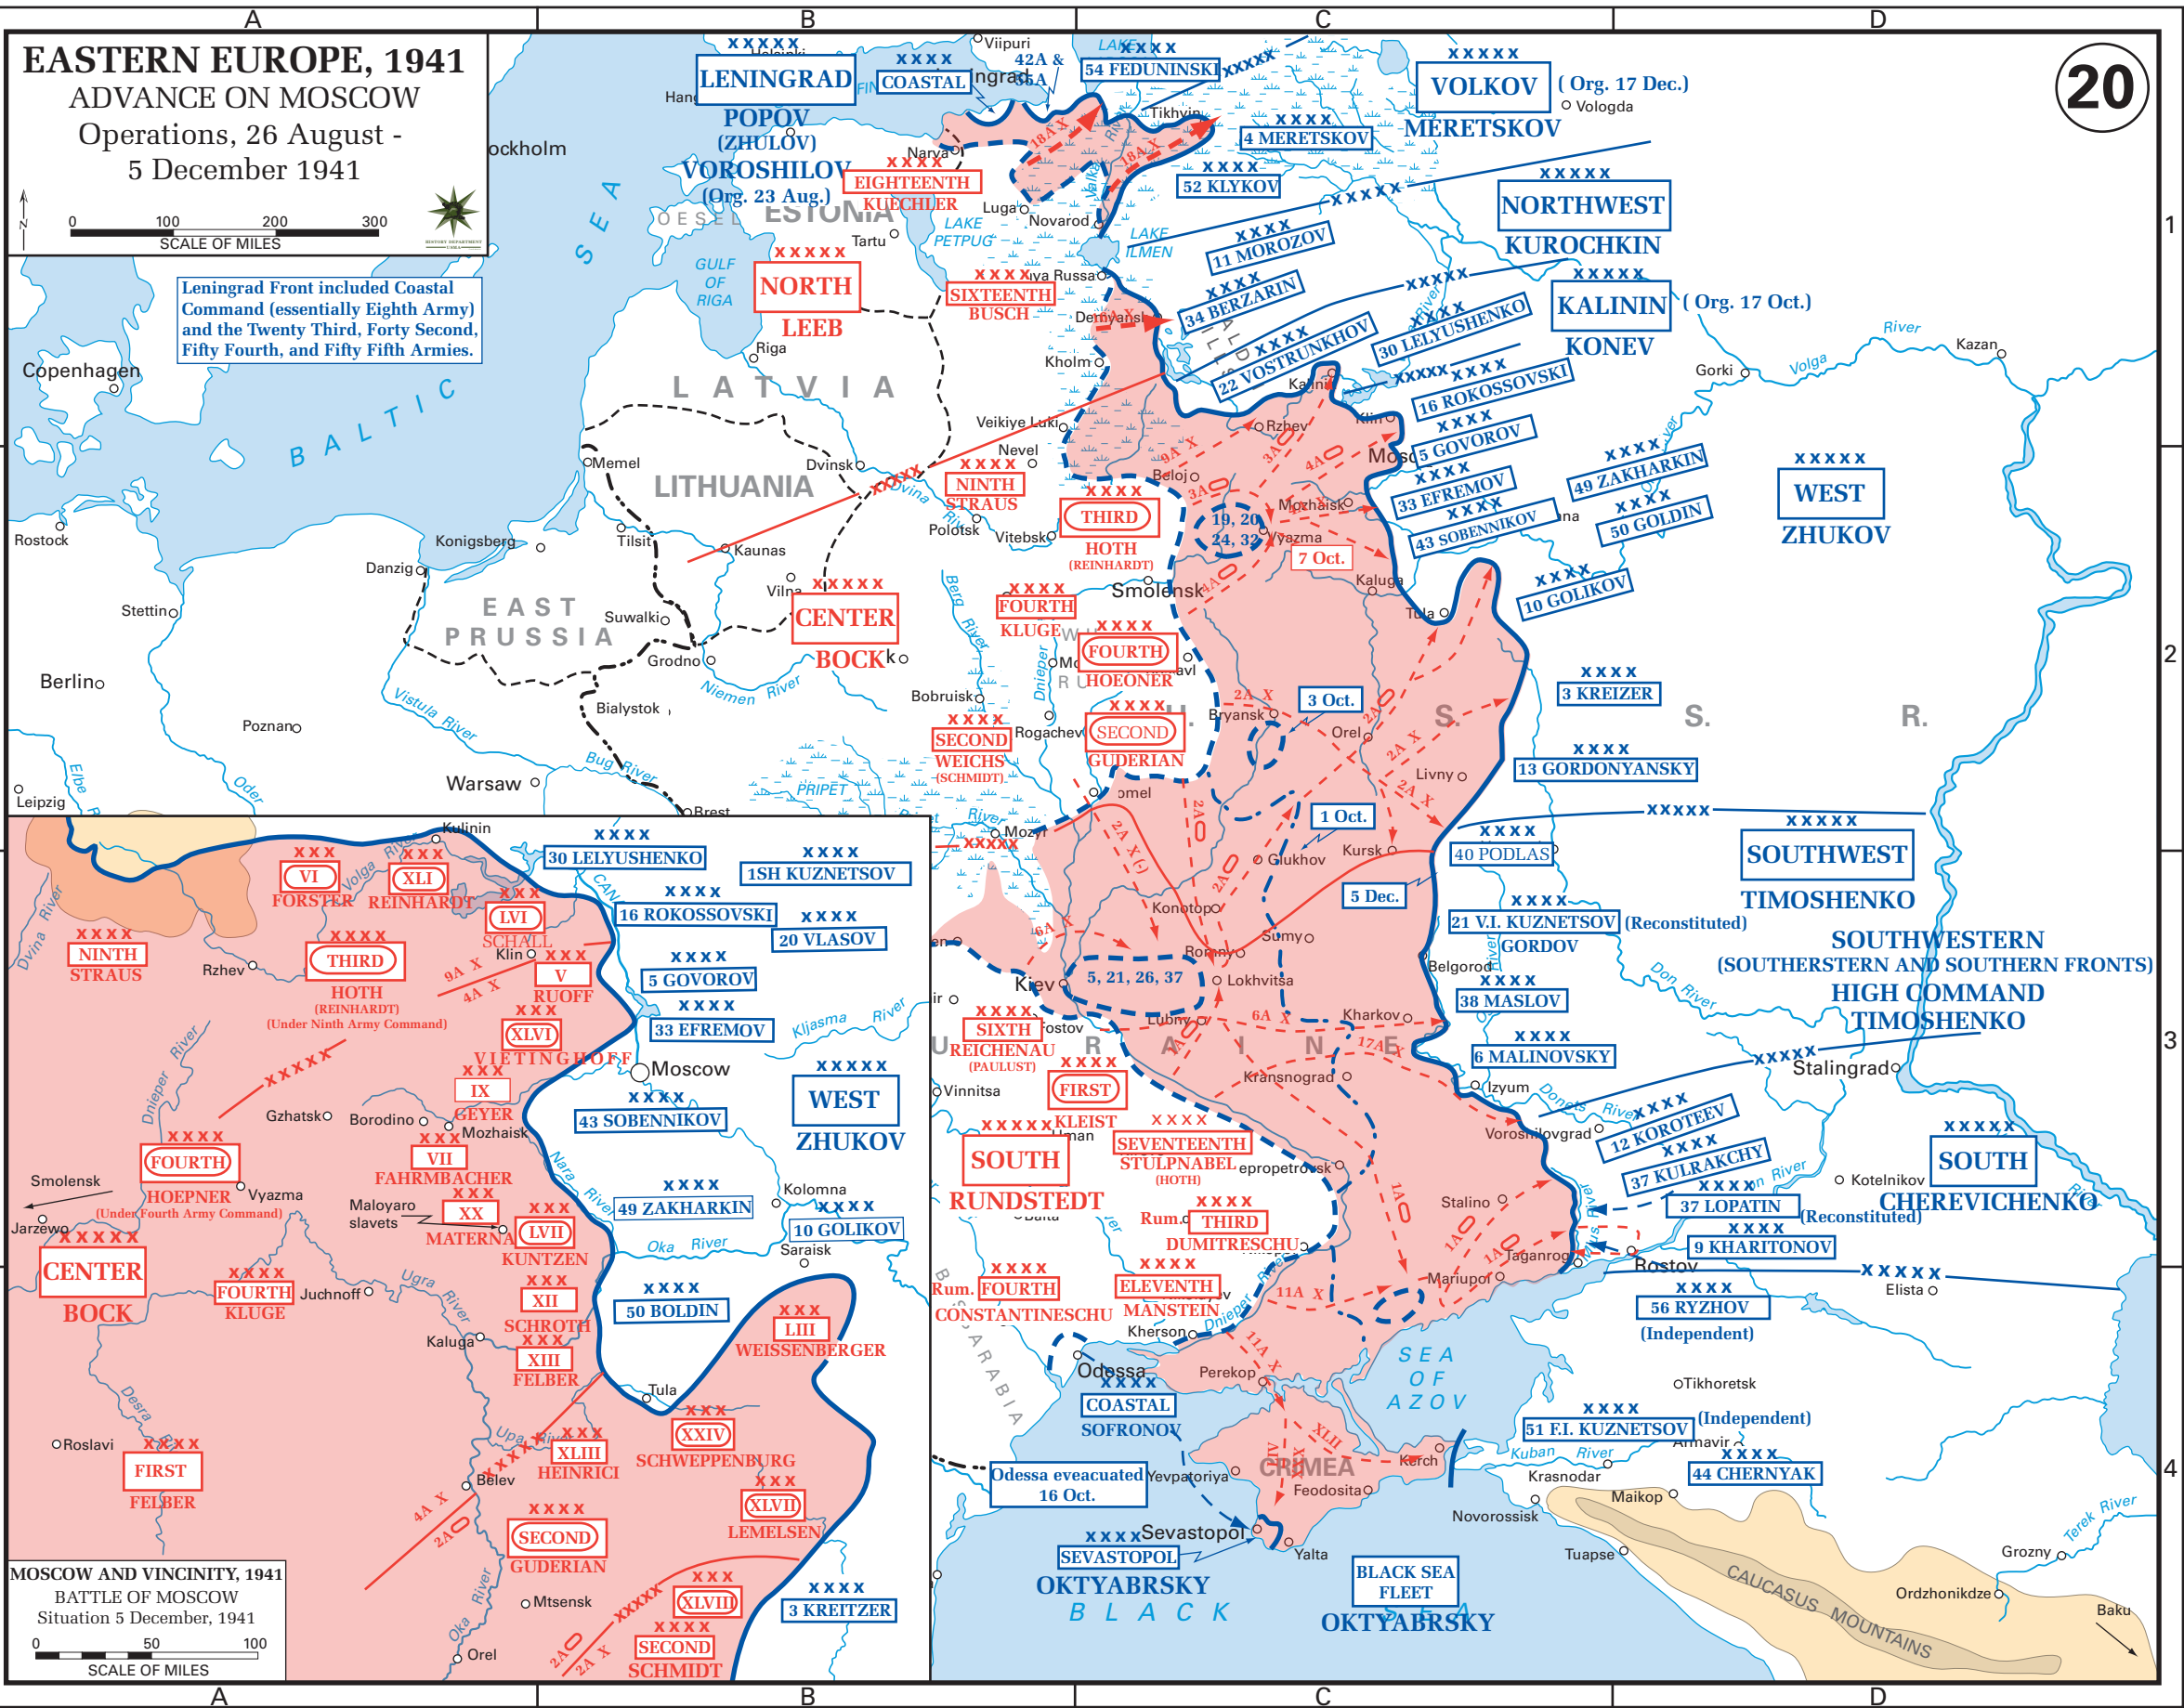

**EASTERN EUROPE, 1941**  
**ADVANCE ON MOSCOW**  
 Operations, 26 August -  
 5 December 1941

0 100 200 300  
 SCALE OF MILES

Leningrad Front included Coastal Command (essentially Eighth Army) and the Twenty Third, Forty Second, Fifty Fourth, and Fifty Fifth Armies.

**MOSCOW AND VICINITY, 1941**  
**BATTLE OF MOSCOW**  
 Situation 5 December, 1941

0 50 100  
 SCALE OF MILES